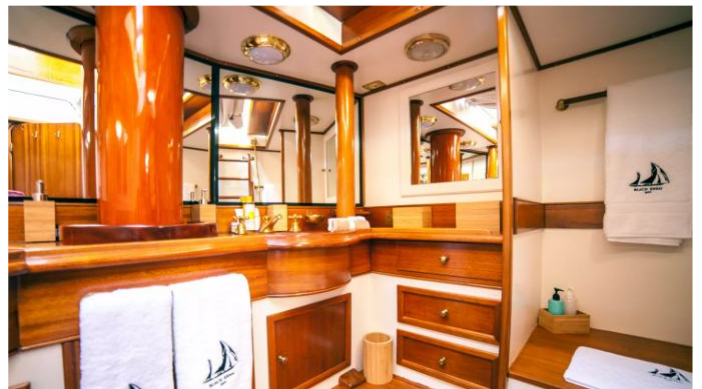

MORE PHOTOS, VIDEO OR INTERACTIVE DECK PLANS:

[CLICK HERE](#)

This document is not contractual. The yacht charters and their particulars displayed in the results above are displayed in good faith and whilst believed to be correct are not guaranteed. YachtCharterFleet.com does not warrant or assume any legal liability or responsibility for the accuracy, completeness, or usefulness of any information and/or images displayed. All information is subject to change without notice and is without warranty. Your preferred charter broker should provide you with yacht specifications, brochure and rates for your chosen dates during your charter yacht selection process. Starting prices are shown in a range of currencies for a one-week charter, unless otherwise indicated.