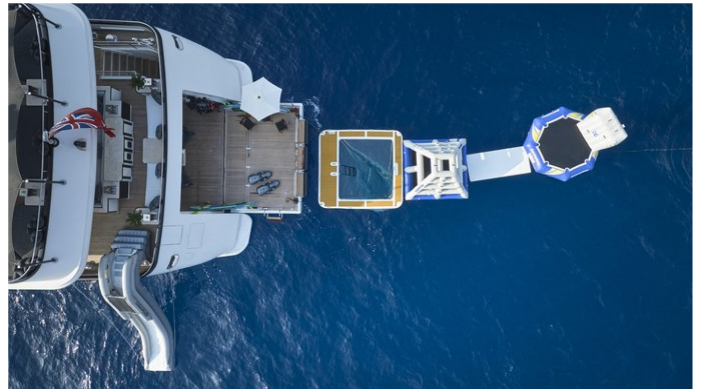

MORE PHOTOS, VIDEO OR INTERACTIVE DECK PLANS:

[CLICK HERE](#)

This document is not contractual. The yacht charters and their particulars displayed in the results above are displayed in good faith and whilst believed to be correct are not guaranteed. YachtCharterFleet.com does not warrant or assume any legal liability or responsibility for the accuracy, completeness, or usefulness of any information and/or images displayed. All information is subject to change without notice and is without warranty. Your preferred charter broker should provide you with yacht specifications, brochure and rates for your chosen dates during your charter yacht selection process. Starting prices are shown in a range of currencies for a one-week charter, unless otherwise indicated.