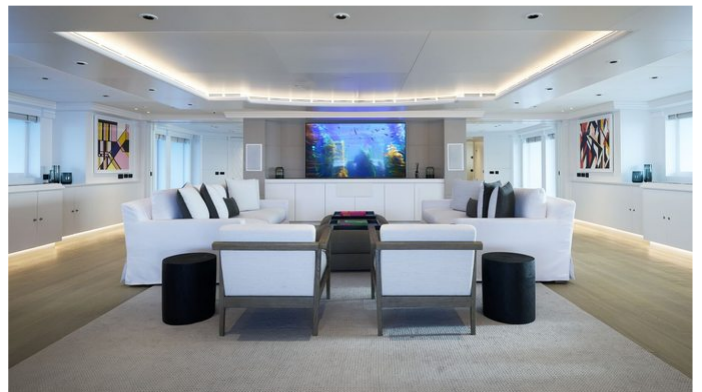

MORE PHOTOS, VIDEO OR INTERACTIVE DECK PLANS:

[CLICK HERE](#)

This document is not contractual. The yacht charters and their particulars displayed in the results above are displayed in good faith and whilst believed to be correct are not guaranteed. YachtCharterFleet.com does not warrant or assume any legal liability or responsibility for the accuracy, completeness, or usefulness of any information and/or images displayed. All information is subject to change without notice and is without warranty. Your preferred charter broker should provide you with yacht specifications, brochure and rates for your chosen dates during your charter yacht selection process. Starting prices are shown in a range of currencies for a one-week charter, unless otherwise indicated.