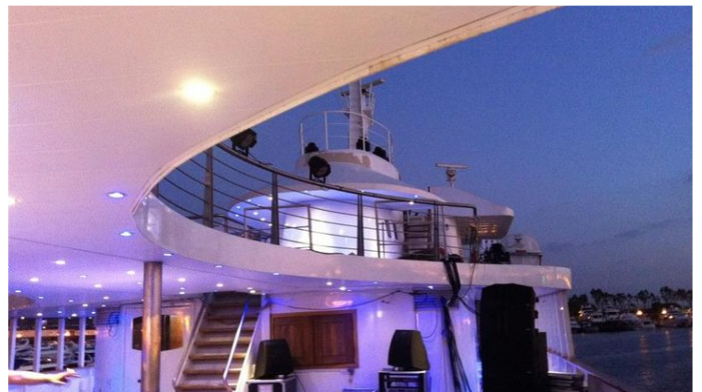

MORE PHOTOS, VIDEO OR INTERACTIVE DECK PLANS:

[CLICK HERE](#)