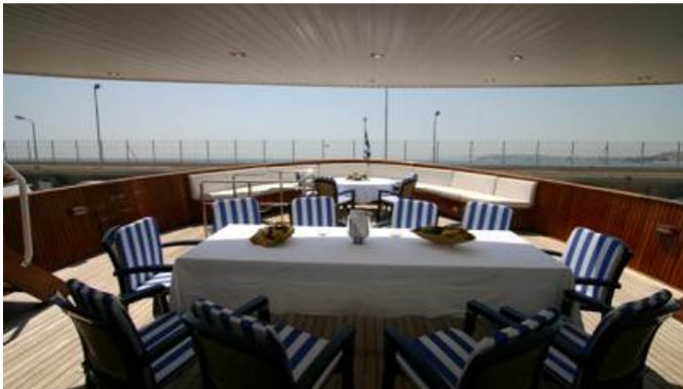

MORE PHOTOS, VIDEO OR INTERACTIVE DECK PLANS:

[CLICK HERE](#)