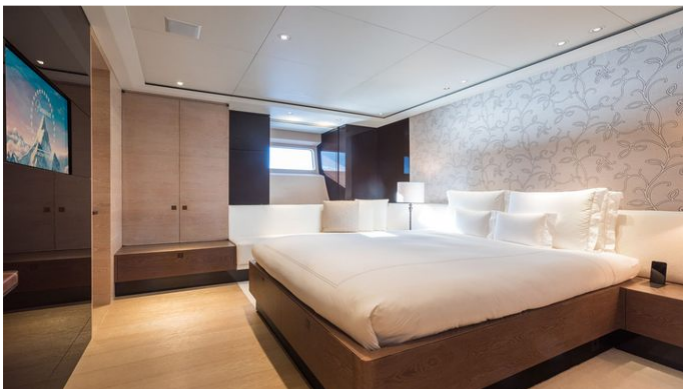

MORE PHOTOS, VIDEO OR INTERACTIVE DECK PLANS:

[CLICK HERE](#)