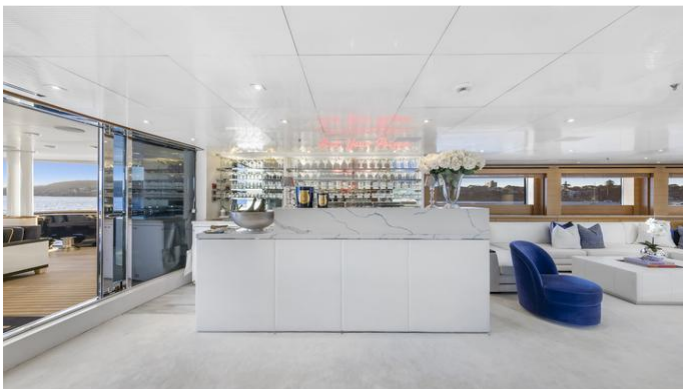

MORE PHOTOS, VIDEO OR INTERACTIVE DECK PLANS:

[CLICK HERE](#)