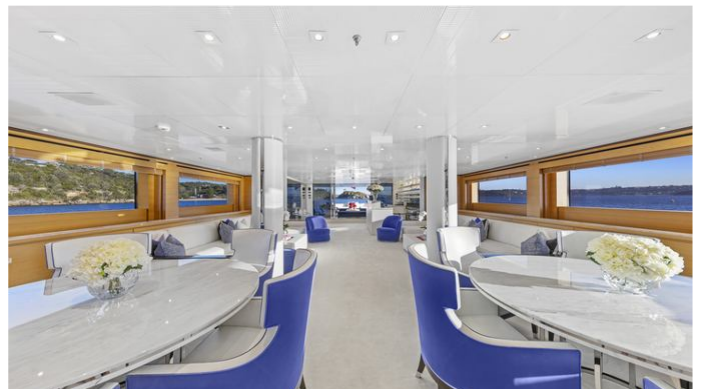

MORE PHOTOS, VIDEO OR INTERACTIVE DECK PLANS:

[CLICK HERE](#)