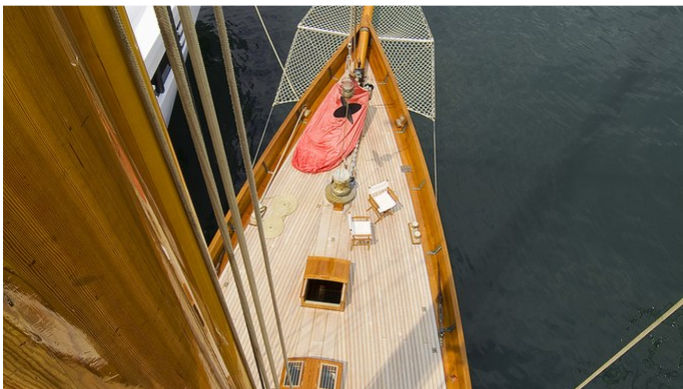

MORE PHOTOS, VIDEO OR INTERACTIVE DECK PLANS:

[CLICK HERE](#)

This document is not contractual. The yacht charters and their particulars displayed in the results above are displayed in good faith and whilst believed to be correct are not guaranteed. YachtCharterFleet.com does not warrant or assume any legal liability or responsibility for the accuracy, completeness, or usefulness of any information and/or images displayed. All information is subject to change without notice and is without warranty. Your preferred charter broker should provide you with yacht specifications, brochure and rates for your chosen dates during your charter yacht selection process. Starting prices are shown in a range of currencies for a one-week charter, unless otherwise indicated.