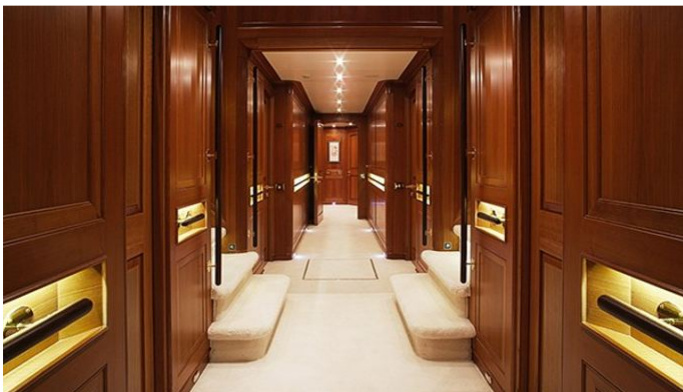

MORE PHOTOS, VIDEO OR INTERACTIVE DECK PLANS:

[CLICK HERE](#)

This document is not contractual. The yacht charters and their particulars displayed in the results above are displayed in good faith and whilst believed to be correct are not guaranteed. YachtCharterFleet.com does not warrant or assume any legal liability or responsibility for the accuracy, completeness, or usefulness of any information and/or images displayed. All information is subject to change without notice and is without warranty. Your preferred charter broker should provide you with yacht specifications, brochure and rates for your chosen dates during your charter yacht selection process. Starting prices are shown in a range of currencies for a one-week charter, unless otherwise indicated.