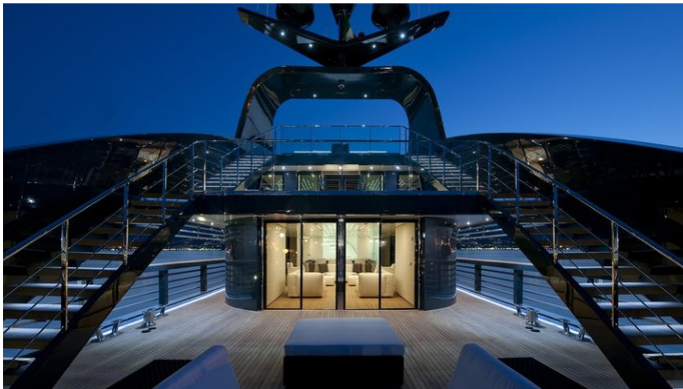

MORE PHOTOS, VIDEO OR INTERACTIVE DECK PLANS:

[CLICK HERE](#)

This document is not contractual. The yacht charters and their particulars displayed in the results above are displayed in good faith and whilst believed to be correct are not guaranteed. YachtCharterFleet.com does not warrant or assume any legal liability or responsibility for the accuracy, completeness, or usefulness of any information and/or images displayed. All information is subject to change without notice and is without warranty. Your preferred charter broker should provide you with yacht specifications, brochure and rates for your chosen dates during your charter yacht selection process. Starting prices are shown in a range of currencies for a one-week charter, unless otherwise indicated.