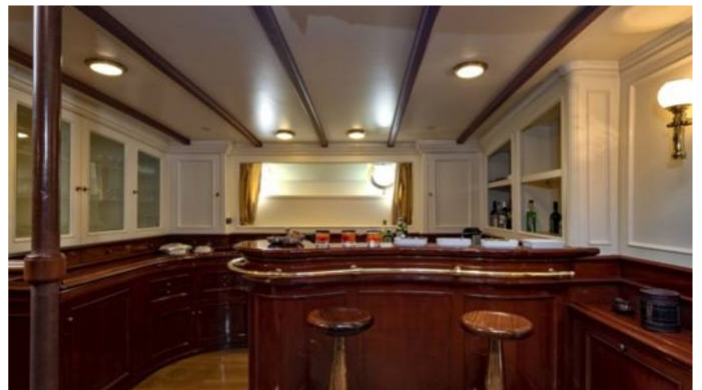

Details correct as of 19 May, 2024

FOR MORE INFORMATION:

[CLICK HERE](#)

or SCAN QR CODE

MORE PHOTOS, VIDEO OR INTERACTIVE DECK PLANS:

[CLICK HERE](#)

INVADER YACHT CHARTER

Superyacht INVADER was built in 1905 by Lawley. She is a 49.06m / 160'11 sail yacht with exterior design by Albert Stanton Chesebrough and interior styling by Anna Signorini . Invader offers accommodation for up to 6 guests in 3 cabins with additional room for her crew of 8. She features a variety of amenities to ensure comfortable charter vacations. She also carries an impressive collection of toys as listed below.

INVADER AMENITIES & TOYS

For a full up-to-date list of leisure facilities or amenities onboard Sail Yacht Invader please contact your Yacht Charter Broker prior to booking your vacation. If there is a particular water toy that you would like, but it is not listed, then it may be possible to rent this equipment for you.