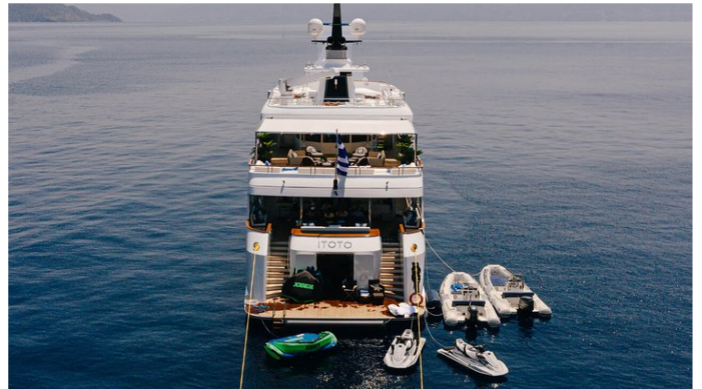

YachtCharterFleet

THE SMARTEST WAY TO SEARCH

ITOTO

Yacht Charter Details for 'Itoto', the 61m Superyacht built by Dauphin Yachts

SPECIFICATIONS

LENGTH
61m / 200'2

BEAM
9.52m / 31'3

DRAFT
2.47m / 8'1

MORE PHOTOS, VIDEO OR INTERACTIVE DECK PLANS:

[CLICK HERE](#)

ITOTO YACHT CHARTER

Superyacht ITOTO was built in 1987 by Dauphin Yachts. She is a 61m / 200'2 motor yacht with exterior design by Dauphin Yachts . Itoto offers accommodation for up to 12 guests in 8 cabins with additional room for her crew of 14. She features a variety of amenities to ensure comfortable charter vacations, including, Swimming Pool & Air Conditioning. She also carries an impressive collection of toys as listed below.