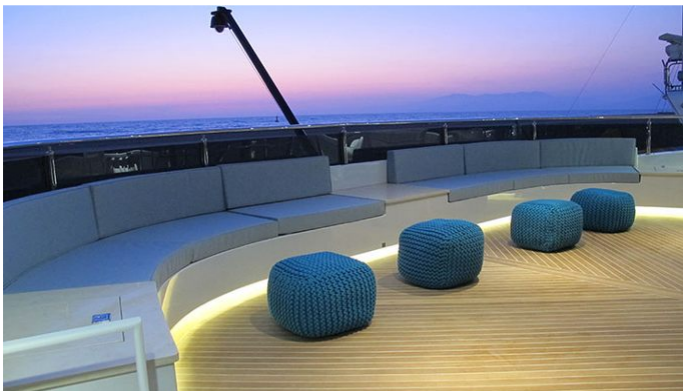

MORE PHOTOS, VIDEO OR INTERACTIVE DECK PLANS:

[CLICK HERE](#)

This document is not contractual. The yacht charters and their particulars displayed in the results above are displayed in good faith and whilst believed to be correct are not guaranteed. YachtCharterFleet.com does not warrant or assume any legal liability or responsibility for the accuracy, completeness, or usefulness of any information and/or images displayed. All information is subject to change without notice and is without warranty. Your preferred charter broker should provide you with yacht specifications, brochure and rates for your chosen dates during your charter yacht selection process. Starting prices are shown in a range of currencies for a one-week charter, unless otherwise indicated.