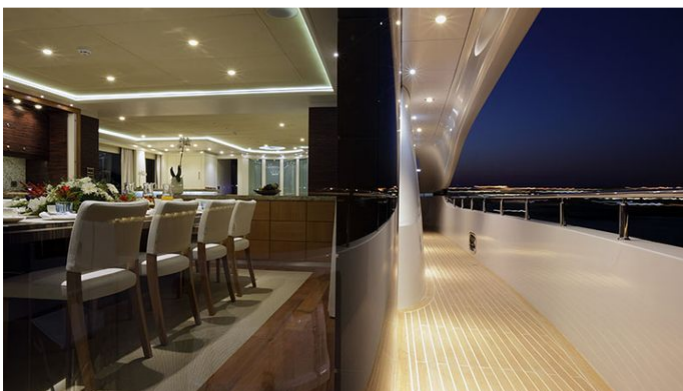

MORE PHOTOS, VIDEO OR INTERACTIVE DECK PLANS:

[CLICK HERE](#)

This document is not contractual. The yacht charters and their particulars displayed in the results above are displayed in good faith and whilst believed to be correct are not guaranteed. YachtCharterFleet.com does not warrant or assume any legal liability or responsibility for the accuracy, completeness, or usefulness of any information and/or images displayed. All information is subject to change without notice and is without warranty. Your preferred charter broker should provide you with yacht specifications, brochure and rates for your chosen dates during your charter yacht selection process. Starting prices are shown in a range of currencies for a one-week charter, unless otherwise indicated.