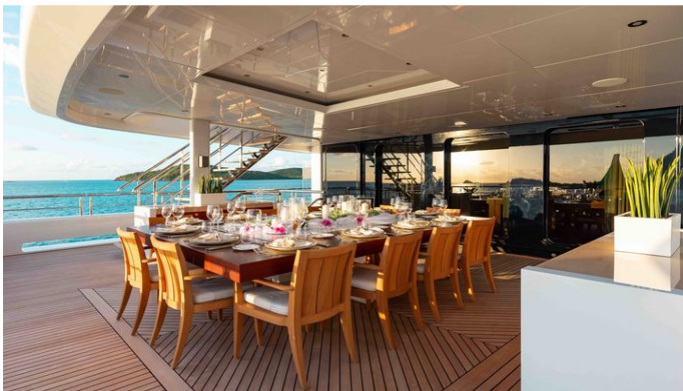

MORE PHOTOS, VIDEO OR INTERACTIVE DECK PLANS:

[CLICK HERE](#)

This document is not contractual. The yacht charters and their particulars displayed in the results above are displayed in good faith and whilst believed to be correct are not guaranteed. YachtCharterFleet.com does not warrant or assume any legal liability or responsibility for the accuracy, completeness, or usefulness of any information and/or images displayed. All information is subject to change without notice and is without warranty. Your preferred charter broker should provide you with yacht specifications, brochure and rates for your chosen dates during your charter yacht selection process. Starting prices are shown in a range of currencies for a one-week charter, unless otherwise indicated.