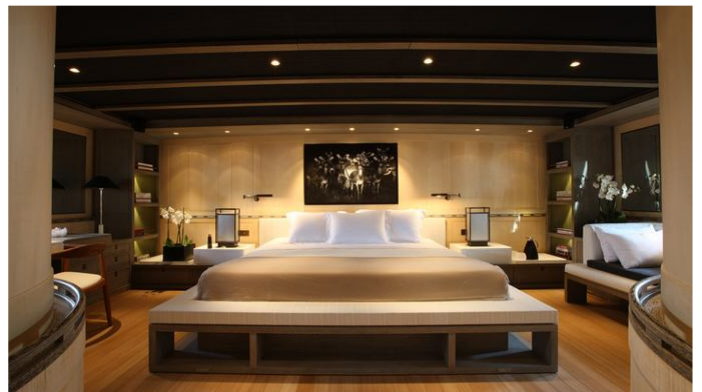

MORE PHOTOS, VIDEO OR INTERACTIVE DECK PLANS:

[CLICK HERE](#)