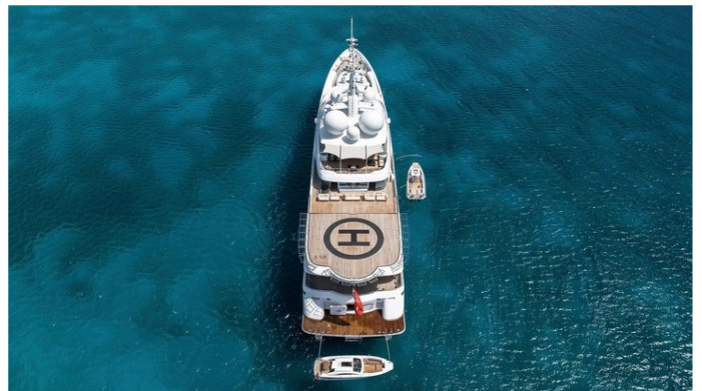

MORE PHOTOS, VIDEO OR INTERACTIVE DECK PLANS:

[CLICK HERE](#)

This document is not contractual. The yacht charters and their particulars displayed in the results above are displayed in good faith and whilst believed to be correct are not guaranteed. YachtCharterFleet.com does not warrant or assume any legal liability or responsibility for the accuracy, completeness, or usefulness of any information and/or images displayed. All information is subject to change without notice and is without warranty. Your preferred charter broker should provide you with yacht specifications, brochure and rates for your chosen dates during your charter yacht selection process. Starting prices are shown in a range of currencies for a one-week charter, unless otherwise indicated.