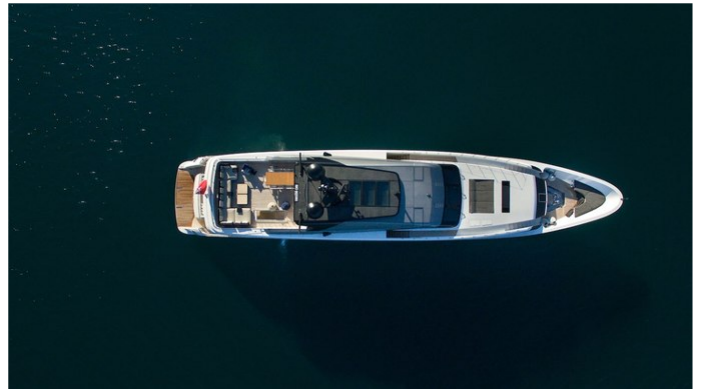

MORE PHOTOS, VIDEO OR INTERACTIVE DECK PLANS:

[CLICK HERE](#)