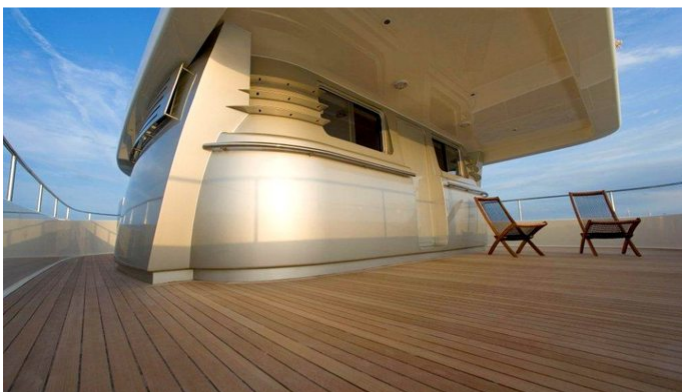

YachtCharterFleet

THE SMARTEST WAY TO SEARCH

BRADLEY

Yacht Charter Details for 'Bradley', the 25.81m Superyacht built by H2X

SPECIFICATIONS

LENGTH
25.81m / 84'8

BEAM DRAFT
10.6m / 34'9 1.1m / 3'7

YEAR REFIT
2007

[CLICK HERE](#)

or SCAN QR CODE

www.YachtCharterFleet.com

MORE PHOTOS, VIDEO OR INTERACTIVE DECK PLANS:

[CLICK HERE](#)

BRADLEY YACHT CHARTER

Superyacht BRADLEY was built in 2007 by H2X. She is a 25.81m / 84'8 Custom motor yacht with exterior design by Vaton Design and interior styling by H2X . Bradley offers accommodation for up to 10 guests in 5 cabins with additional room for her crew of 4. She features a variety of amenities to ensure comfortable charter vacations, including, Air Conditioning, WiFi connection on board & Deck Jacuzzi. She also carries an impressive collection of toys as listed below.

BRADLEY AMENITIES & TOYS

Jacuzzi

Wi-Fi

Ipod Docking

Deck Jacuzzi

Air Conditioning

For a full up-to-date list of leisure facilities or amenities onboard Motor Yacht Bradley please contact your Yacht Charter Broker prior to booking your vacation. If there is a particular water toy that you would like, but it is not listed, then it may be possible to rent this equipment for you.