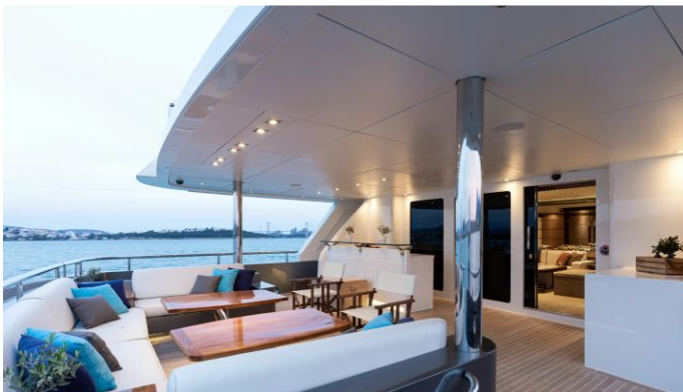

MORE PHOTOS, VIDEO OR INTERACTIVE DECK PLANS:

[CLICK HERE](#)

This document is not contractual. The yacht charters and their particulars displayed in the results above are displayed in good faith and whilst believed to be correct are not guaranteed. YachtCharterFleet.com does not warrant or assume any legal liability or responsibility for the accuracy, completeness, or usefulness of any information and/or images displayed. All information is subject to change without notice and is without warranty. Your preferred charter broker should provide you with yacht specifications, brochure and rates for your chosen dates during your charter yacht selection process. Starting prices are shown in a range of currencies for a one-week charter, unless otherwise indicated.