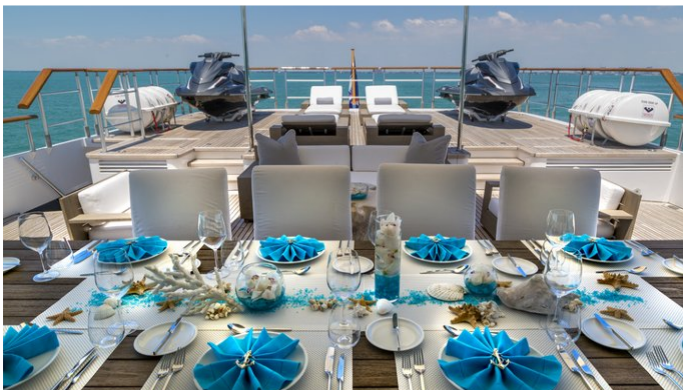

MORE PHOTOS, VIDEO OR INTERACTIVE DECK PLANS:

[CLICK HERE](#)

This document is not contractual. The yacht charters and their particulars displayed in the results above are displayed in good faith and whilst believed to be correct are not guaranteed. YachtCharterFleet.com does not warrant or assume any legal liability or responsibility for the accuracy, completeness, or usefulness of any information and/or images displayed. All information is subject to change without notice and is without warranty. Your preferred charter broker should provide you with yacht specifications, brochure and rates for your chosen dates during your charter yacht selection process. Starting prices are shown in a range of currencies for a one-week charter, unless otherwise indicated.