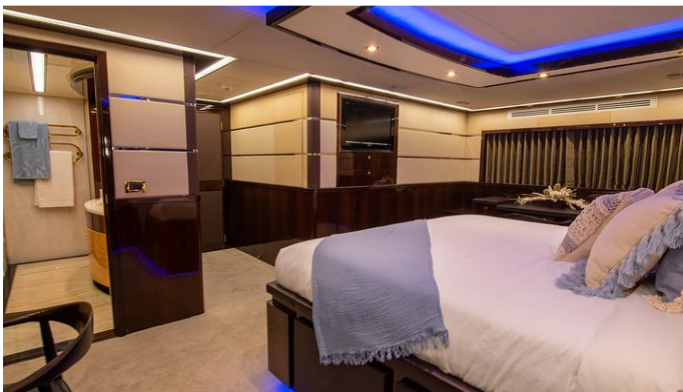

MORE PHOTOS, VIDEO OR INTERACTIVE DECK PLANS:

[CLICK HERE](#)