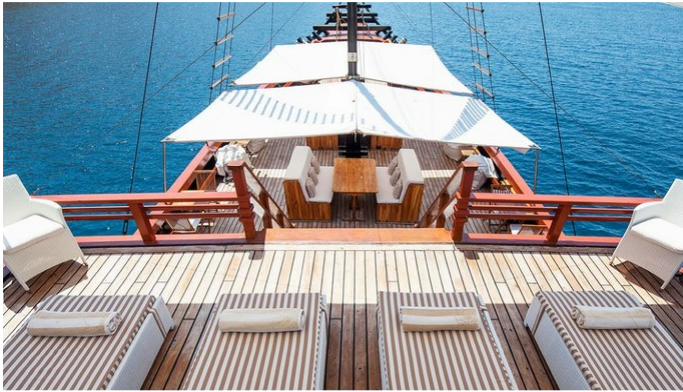

MORE PHOTOS, VIDEO OR INTERACTIVE DECK PLANS:

This document is not contractual. The yacht charters and their particulars displayed in the results above are displayed in good faith and whilst believed to be correct are not guaranteed. YachtCharterFleet.com does not warrant or assume any legal liability or responsibility for the accuracy, completeness, or usefulness of any information and/or images displayed. All information is subject to change without notice and is without warranty. Your preferred charter broker should provide you with yacht specifications, brochure and rates for your chosen dates during your charter yacht selection process. Starting prices are shown in a range of currencies for a one-week charter, unless otherwise indicated.