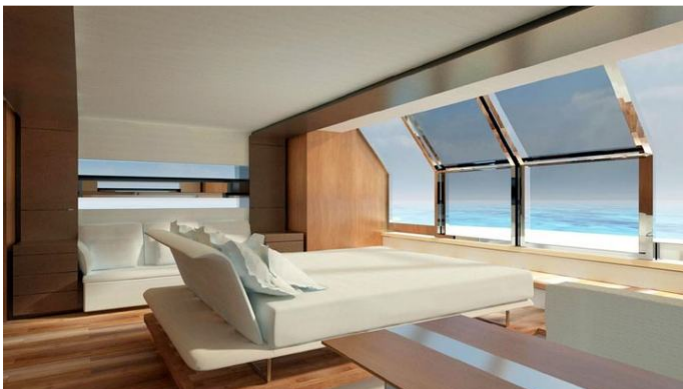

MORE PHOTOS, VIDEO OR INTERACTIVE DECK PLANS:

[CLICK HERE](#)

This document is not contractual. The yacht charters and their particulars displayed in the results above are displayed in good faith and whilst believed to be correct are not guaranteed. YachtCharterFleet.com does not warrant or assume any legal liability or responsibility for the accuracy, completeness, or usefulness of any information and/or images displayed. All information is subject to change without notice and is without warranty. Your preferred charter broker should provide you with yacht specifications, brochure and rates for your chosen dates during your charter yacht selection process. Starting prices are shown in a range of currencies for a one-week charter, unless otherwise indicated.