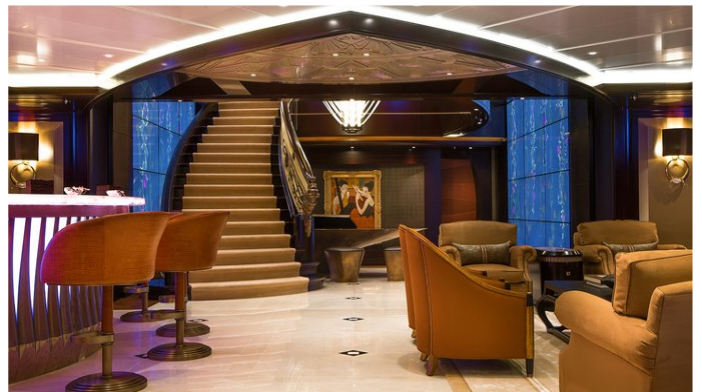

MORE PHOTOS, VIDEO OR INTERACTIVE DECK PLANS:

[CLICK HERE](#)

This document is not contractual. The yacht charters and their particulars displayed in the results above are displayed in good faith and whilst believed to be correct are not guaranteed. YachtCharterFleet.com does not warrant or assume any legal liability or responsibility for the accuracy, completeness, or usefulness of any information and/or images displayed. All information is subject to change without notice and is without warranty. Your preferred charter broker should provide you with yacht specifications, brochure and rates for your chosen dates during your charter yacht selection process. Starting prices are shown in a range of currencies for a one-week charter, unless otherwise indicated.