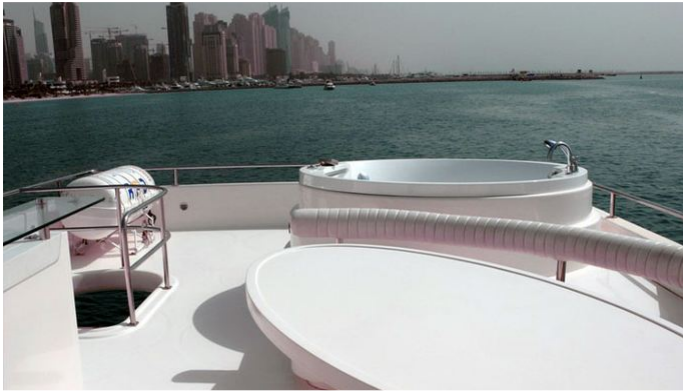

Details correct as of 19 May, 2024

FOR MORE INFORMATION:

[CLICK HERE](#)

or SCAN QR CODE

MORE PHOTOS, VIDEO OR INTERACTIVE DECK PLANS:

[CLICK HERE](#)

DURETTI 85 YACHT CHARTER

Superyacht DURETTI 85 was built in 2007 by Duretti. She is a 25.9m / 85' Duretti 85 motor yacht with exterior design by . Duretti 85 offers accommodation for up to 6 guests in 3 cabins with additional room for her crew of 2. She features a variety of amenities to ensure comfortable charter vacations. She also carries an impressive collection of toys as listed below.

DURETTI 85 AMENITIES & TOYS

For a full up-to-date list of leisure facilities or amenities onboard Motor Yacht Duretti 85 please contact your Yacht Charter Broker prior to booking your vacation. If there is a particular water toy that you would like, but it is not listed, then it may be possible to rent this equipment for you.