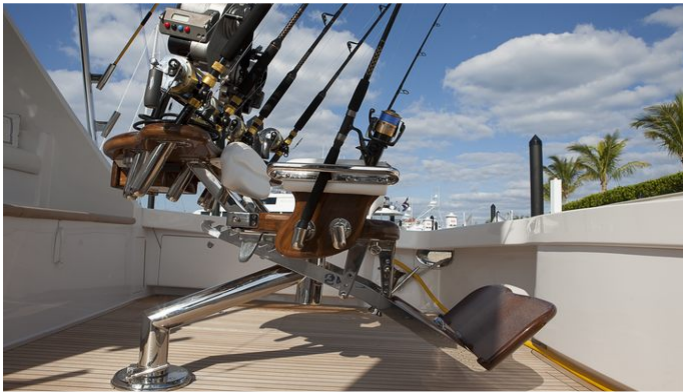

MORE PHOTOS, VIDEO OR INTERACTIVE DECK PLANS:

[CLICK HERE](#)