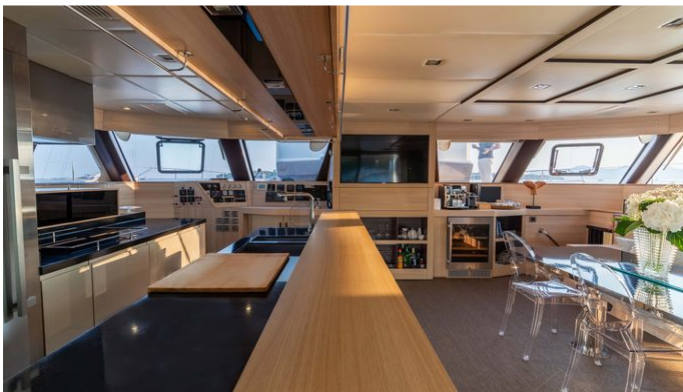

MORE PHOTOS, VIDEO OR INTERACTIVE DECK PLANS:

[CLICK HERE](#)