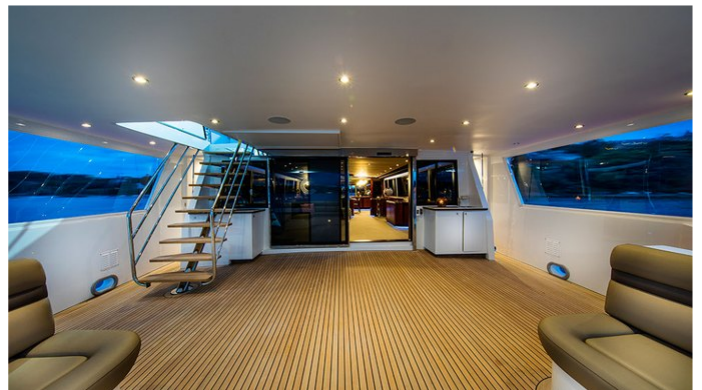

MORE PHOTOS, VIDEO OR INTERACTIVE DECK PLANS:

[CLICK HERE](#)