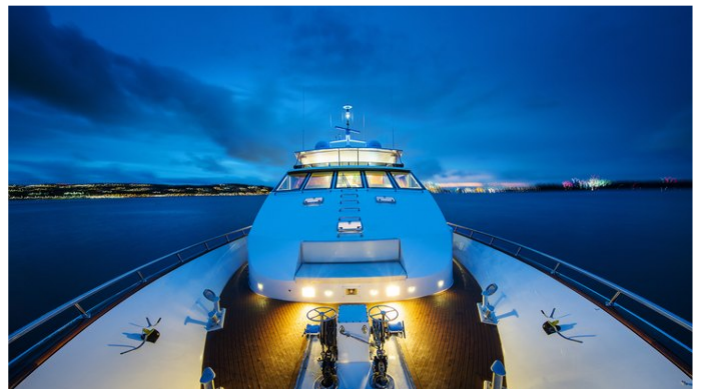

MORE PHOTOS, VIDEO OR INTERACTIVE DECK PLANS:

[CLICK HERE](#)