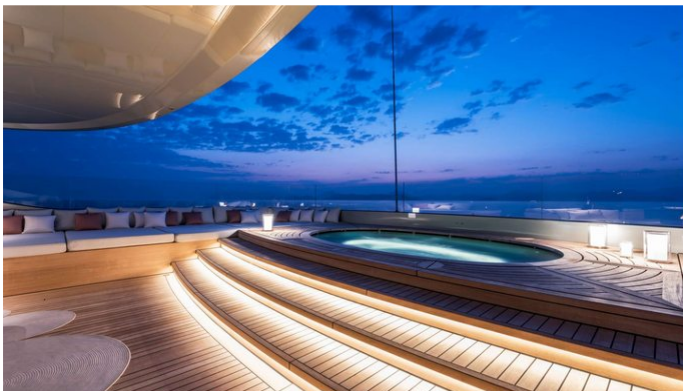

MORE PHOTOS, VIDEO OR INTERACTIVE DECK PLANS:

[CLICK HERE](#)

This document is not contractual. The yacht charters and their particulars displayed in the results above are displayed in good faith and whilst believed to be correct are not guaranteed. YachtCharterFleet.com does not warrant or assume any legal liability or responsibility for the accuracy, completeness, or usefulness of any information and/or images displayed. All information is subject to change without notice and is without warranty. Your preferred charter broker should provide you with yacht specifications, brochure and rates for your chosen dates during your charter yacht selection process. Starting prices are shown in a range of currencies for a one-week charter, unless otherwise indicated.