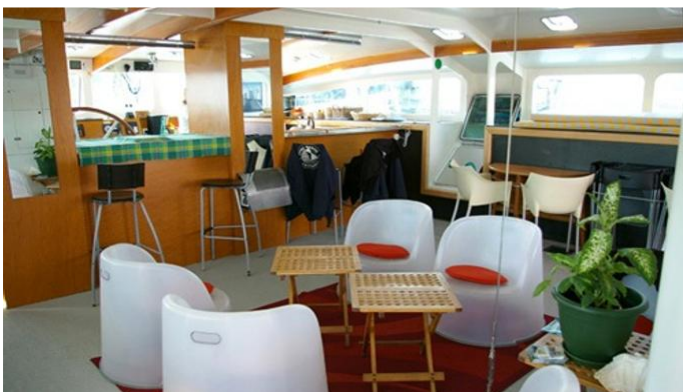

MORE PHOTOS, VIDEO OR INTERACTIVE DECK PLANS:

[CLICK HERE](#)

This document is not contractual. The yacht charters and their particulars displayed in the results above are displayed in good faith and whilst believed to be correct are not guaranteed. YachtCharterFleet.com does not warrant or assume any legal liability or responsibility for the accuracy, completeness, or usefulness of any information and/or images displayed. All information is subject to change without notice and is without warranty. Your preferred charter broker should provide you with yacht specifications, brochure and rates for your chosen dates during your charter yacht selection process. Starting prices are shown in a range of currencies for a one-week charter, unless otherwise indicated.