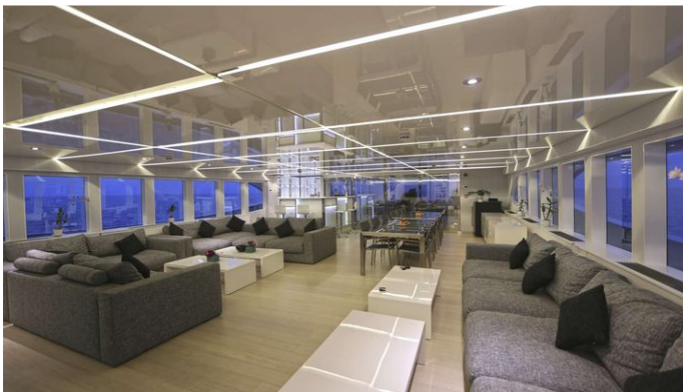

[CLICK HERE](#)

or SCAN QR CODE

MORE PHOTOS, VIDEO OR INTERACTIVE DECK PLANS:

 [CLICK HERE](#)

SEAREX YACHT CHARTER

Superyacht SEAREX was built in 2018 by Offshore Yard. She is a 38.99m / 127'11 Custom motor yacht with exterior design by Offshore Yard and interior styling by Offshore Yard . Searex offers accommodation for up to 16 guests in 8 cabins with additional room for her crew of 14. She features a variety of amenities to ensure comfortable charter vacations, including, Air Conditioning, Deck Jacuzzi, Spa & Underwater Lights. She also carries an impressive collection of toys as listed below.

SEAREX AMENITIES & TOYS

Jacuzzi

Underwater Lights

Deck Jacuzzi

Spa

Air Conditioning

BBQ

For a full up-to-date list of leisure facilities or amenities onboard Motor Yacht Searex please contact your Yacht Charter Broker prior to booking your vacation. If there is a particular water toy that you would like, but it is not listed, then it may be possible to rent this equipment for you.