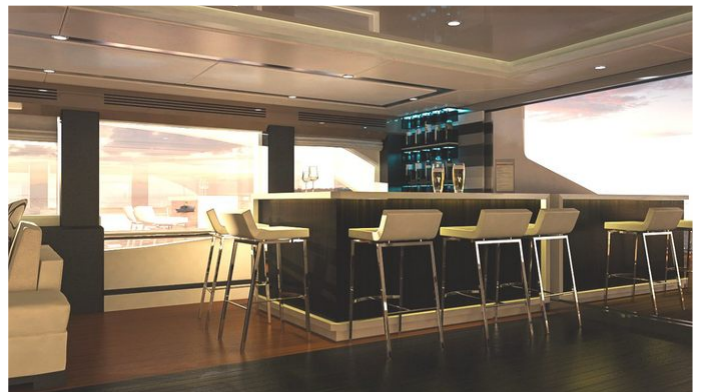

GUESTS CABINS CREW
16 8 14

CABIN CONFIGURATION
2 Master 6 Double/Twin

CHARTER RATES

SUMMER
from
\$74,000 / week + expenses

WINTER
from
\$85,000 / week + expenses

Details correct as of 19 May, 2024

FOR MORE INFORMATION:

[CLICK HERE](#)

or SCAN QR CODE

MORE PHOTOS, VIDEO OR INTERACTIVE DECK PLANS:

 [CLICK HERE](#)

SEAREX YACHT CHARTER

Superyacht SEAREX was built in 2018 by Offshore Yard. She is a 38.99m / 127'11 Custom motor yacht with exterior design by Offshore Yard and interior styling by Offshore Yard . Searex offers accommodation for up to 16 guests in 8 cabins with additional room for her crew of 14. She features a variety of amenities to ensure comfortable charter vacations, including, Air Conditioning, Deck Jacuzzi, Spa & Underwater Lights. She also carries an impressive collection of toys as listed below.

SEAREX AMENITIES & TOYS

Jacuzzi

Underwater Lights

Deck Jacuzzi

Spa

Air Conditioning

BBQ

For a full up-to-date list of leisure facilities or amenities onboard Motor Yacht Searex please contact your Yacht Charter Broker prior to booking your vacation. If there is a particular water toy that you would like, but it is not listed, then it may be possible to rent this equipment for you.