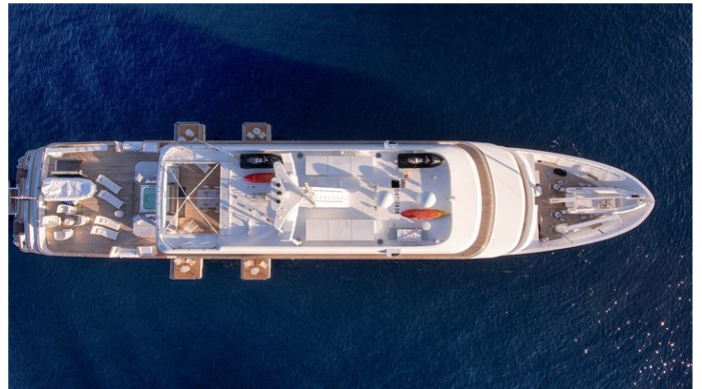

MORE PHOTOS, VIDEO OR INTERACTIVE DECK PLANS:

[CLICK HERE](#)

This document is not contractual. The yacht charters and their particulars displayed in the results above are displayed in good faith and whilst believed to be correct are not guaranteed. YachtCharterFleet.com does not warrant or assume any legal liability or responsibility for the accuracy, completeness, or usefulness of any information and/or images displayed. All information is subject to change without notice and is without warranty. Your preferred charter broker should provide you with yacht specifications, brochure and rates for your chosen dates during your charter yacht selection process. Starting prices are shown in a range of currencies for a one-week charter, unless otherwise indicated.