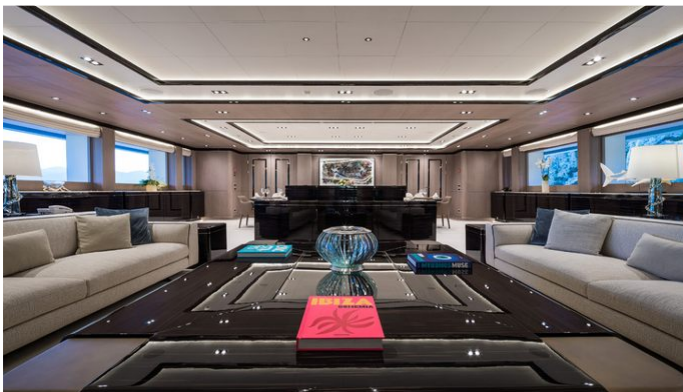

MORE PHOTOS, VIDEO OR INTERACTIVE DECK PLANS:

[CLICK HERE](#)