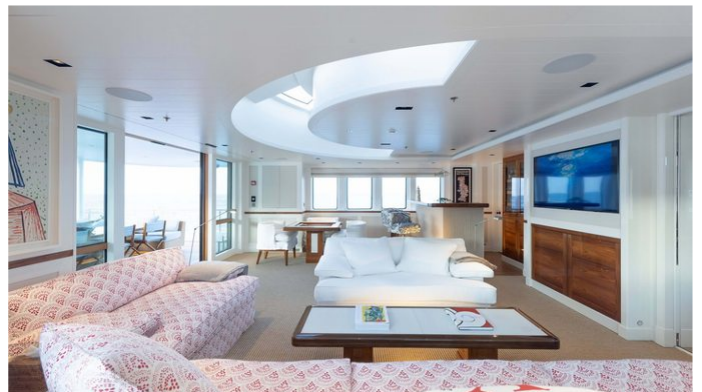

MORE PHOTOS, VIDEO OR INTERACTIVE DECK PLANS:

[CLICK HERE](#)