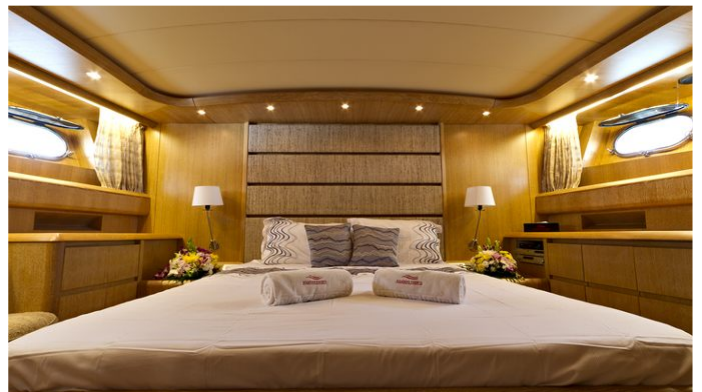

GUESTS	CABINS	CREW
8	4	2

CABIN CONFIGURATION

CHARTER RATES

Details correct as of 19 May, 2024

FOR MORE INFORMATION:

[CLICK HERE](#)

or SCAN QR CODE

MORE PHOTOS, VIDEO OR INTERACTIVE DECK PLANS:

 [CLICK HERE](#)

XCLUSIVE XVI YACHT CHARTER

Superyacht XCLUSIVE XVI was built in 2006 by Maiora. She is a 27.45m / 90'1 Maiora 27 motor yacht with exterior design by . Xclusive XVI offers accommodation for up to guests in cabins with additional room for her crew of . She features a variety of amenities to ensure comfortable charter vacations. She also carries an impressive collection of toys as listed below.