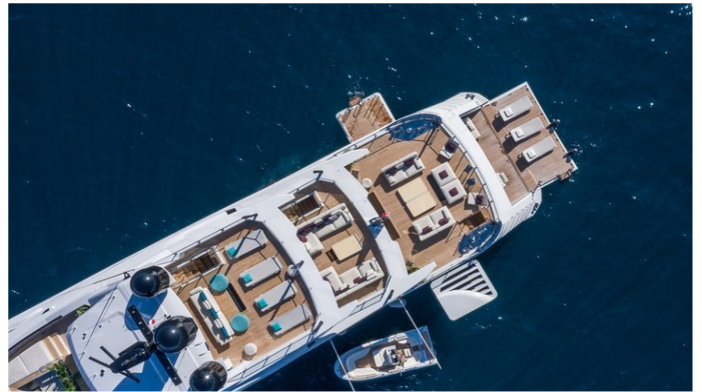

MORE PHOTOS, VIDEO OR INTERACTIVE DECK PLANS:

[CLICK HERE](#)

This document is not contractual. The yacht charters and their particulars displayed in the results above are displayed in good faith and whilst believed to be correct are not guaranteed. YachtCharterFleet.com does not warrant or assume any legal liability or responsibility for the accuracy, completeness, or usefulness of any information and/or images displayed. All information is subject to change without notice and is without warranty. Your preferred charter broker should provide you with yacht specifications, brochure and rates for your chosen dates during your charter yacht selection process. Starting prices are shown in a range of currencies for a one-week charter, unless otherwise indicated.