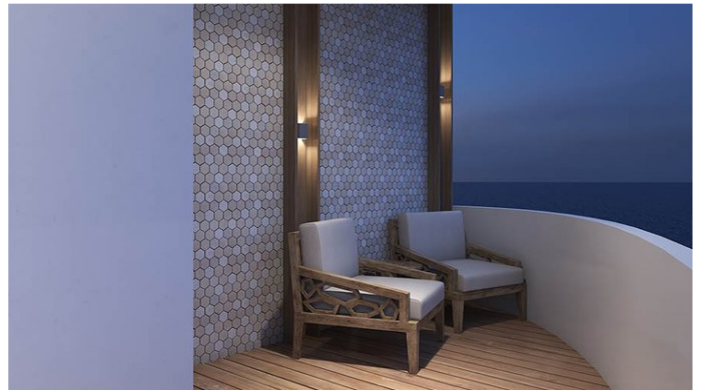

MORE PHOTOS, VIDEO OR INTERACTIVE DECK PLANS:

[CLICK HERE](#)

This document is not contractual. The yacht charters and their particulars displayed in the results above are displayed in good faith and whilst believed to be correct are not guaranteed. YachtCharterFleet.com does not warrant or assume any legal liability or responsibility for the accuracy, completeness, or usefulness of any information and/or images displayed. All information is subject to change without notice and is without warranty. Your preferred charter broker should provide you with yacht specifications, brochure and rates for your chosen dates during your charter yacht selection process. Starting prices are shown in a range of currencies for a one-week charter, unless otherwise indicated.