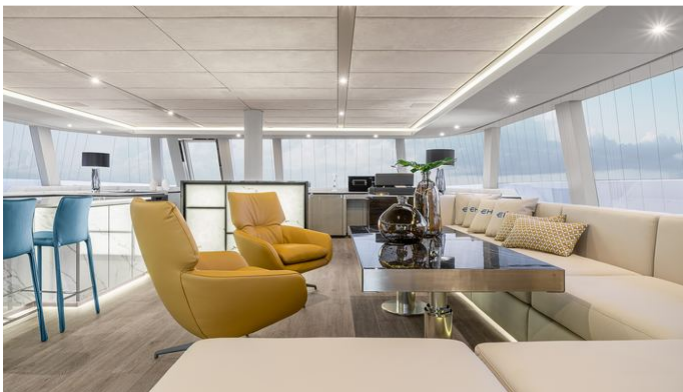

MORE PHOTOS, VIDEO OR INTERACTIVE DECK PLANS:

[CLICK HERE](#)