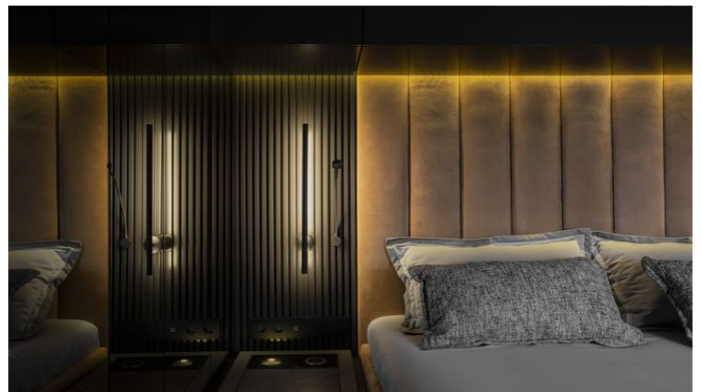

MORE PHOTOS, VIDEO OR INTERACTIVE DECK PLANS:

[CLICK HERE](#)

This document is not contractual. The yacht charters and their particulars displayed in the results above are displayed in good faith and whilst believed to be correct are not guaranteed. YachtCharterFleet.com does not warrant or assume any legal liability or responsibility for the accuracy, completeness, or usefulness of any information and/or images displayed. All information is subject to change without notice and is without warranty. Your preferred charter broker should provide you with yacht specifications, brochure and rates for your chosen dates during your charter yacht selection process. Starting prices are shown in a range of currencies for a one-week charter, unless otherwise indicated.