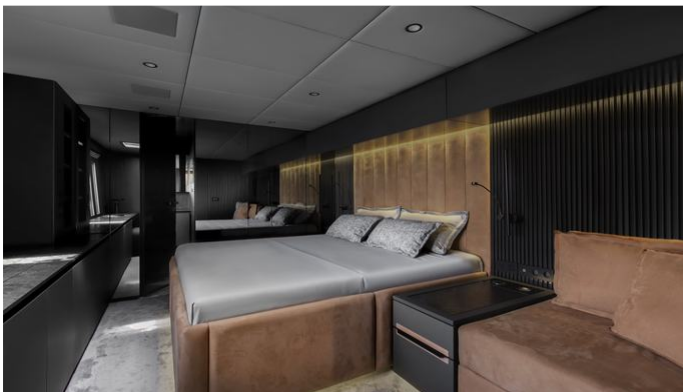

MORE PHOTOS, VIDEO OR INTERACTIVE DECK PLANS:

[CLICK HERE](#)

This document is not contractual. The yacht charters and their particulars displayed in the results above are displayed in good faith and whilst believed to be correct are not guaranteed. YachtCharterFleet.com does not warrant or assume any legal liability or responsibility for the accuracy, completeness, or usefulness of any information and/or images displayed. All information is subject to change without notice and is without warranty. Your preferred charter broker should provide you with yacht specifications, brochure and rates for your chosen dates during your charter yacht selection process. Starting prices are shown in a range of currencies for a one-week charter, unless otherwise indicated.