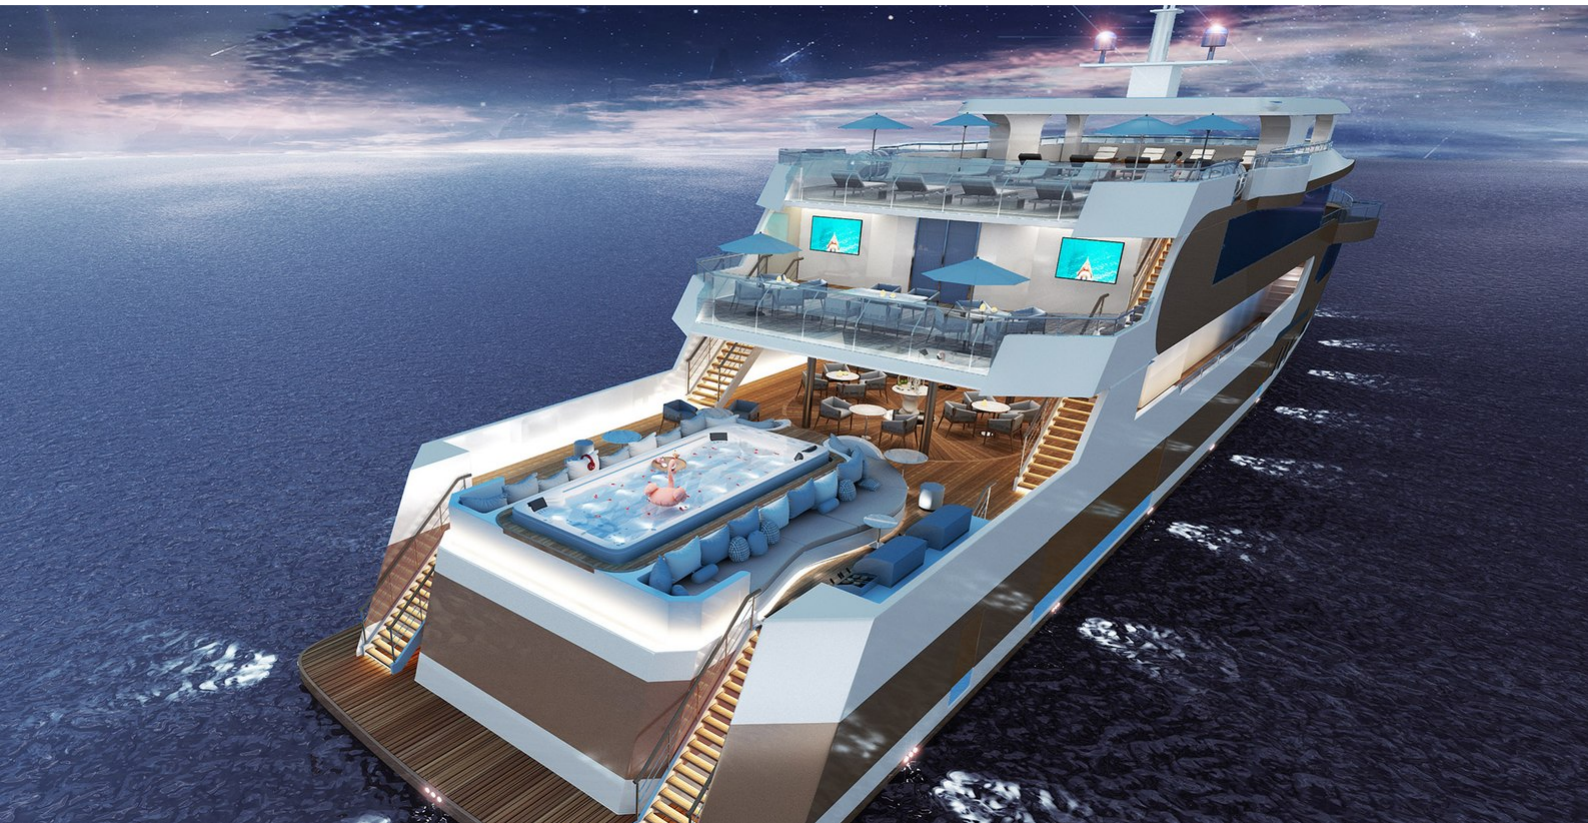

YachtCharterFleet

THE SMARTEST WAY TO SEARCH

WHITE PEARL

Yacht Charter Details for 'White Pearl', the 55m Superyacht built by Custom

SPECIFICATIONS

LENGTH
55m / 180'5

BEAM DRAFT
10.2m / 33'6 2.5m / 8'2

YEAR REFIT
2022

Superyacht WHITE PEARL was built in 2022 by Custom. She is a 55m / 180'5 Custom motor yacht with exterior design by . White Pearl offers accommodation for up to 20 guests in 10 cabins with additional room for her crew of 20. She features a variety of amenities to ensure comfortable charter vacations. She also carries an impressive collection of toys as listed below.

WHITE PEARL AMENITIES & TOYS

Shared Space Gym

Exterior Bar

Underwater Lights

Sun Deck

Wi-Fi

Sunpads

Swimming Pool

Deck Jacuzzi

Spa

Air Conditioning

For a full up-to-date list of leisure facilities or amenities onboard Motor Yacht White Pearl please contact your Yacht Charter Broker prior to booking your vacation. If there is a particular water toy that you would like, but it is not listed, then it may be possible to rent this equipment for you.