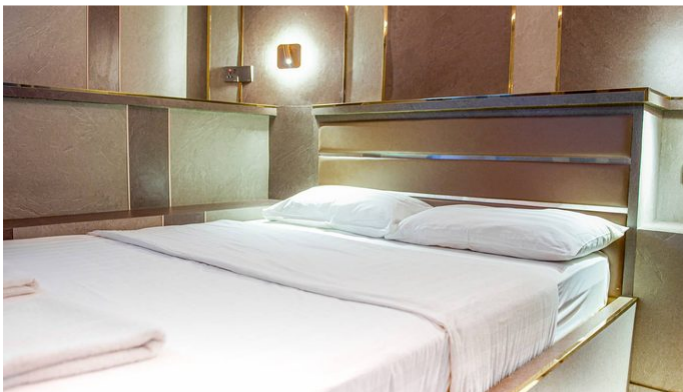

GUESTS CABINS CREW
20 10 12

CABIN CONFIGURATION

CHARTER RATES

SUMMER
from
\$60,000 / week + expenses

WINTER
from
\$70,000 / week + expenses

Details correct as of 19 May, 2024

FOR MORE INFORMATION:

[CLICK HERE](#)

or SCAN QR CODE

MORE PHOTOS, VIDEO OR INTERACTIVE DECK PLANS:

[CLICK HERE](#)

ARK NOBLE YACHT CHARTER

Superyacht ARK NOBLE was built in 2015 by Custom. She is a 38m / 124'8 Custom motor yacht with exterior design by . Ark Noble offers accommodation for up to 20 guests in 10 cabins with additional room for her crew of 12. She features a variety of amenities to ensure comfortable charter vacations. She also carries an impressive collection of toys as listed below.

ARK NOBLE AMENITIES & TOYS

Gym Equipment

Wi-Fi

Swimming Platform

Sunpads

Air Conditioning

Satellite TV

For a full up-to-date list of leisure facilities or amenities onboard Motor Yacht Ark Noble please contact your Yacht Charter Broker prior to booking your vacation. If there is a particular water toy that you would like, but it is not listed, then it may be possible to rent this equipment for you.