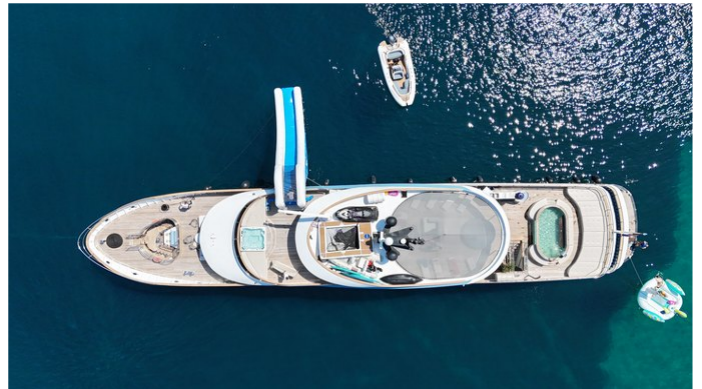

YachtCharterFleet

THE SMARTEST WAY TO SEARCH

BELLA

Yacht Charter Details for 'Bella', the 47.9m Superyacht built by Custom

SPECIFICATIONS

LENGTH

47.9m / 157'2

BEAM

or SCAN QR CODE

MORE PHOTOS, VIDEO OR INTERACTIVE DECK PLANS:

 [CLICK HERE](#)

BELLA YACHT CHARTER

Superyacht BELLA was built in 2019 by Custom. She is a 47.9m / 157'2 motor yacht with exterior design by . Bella offers accommodation for up to 21 guests in 10 cabins with additional room for her crew of 12. She features a variety of amenities to ensure comfortable charter vacations. She also carries an impressive collection of toys as listed below.

BELLA AMENITIES & TOYS

Hamam

Massage Room

Exterior Bar

Sun Deck

Wi-Fi

Swimming Platform

Sunpads