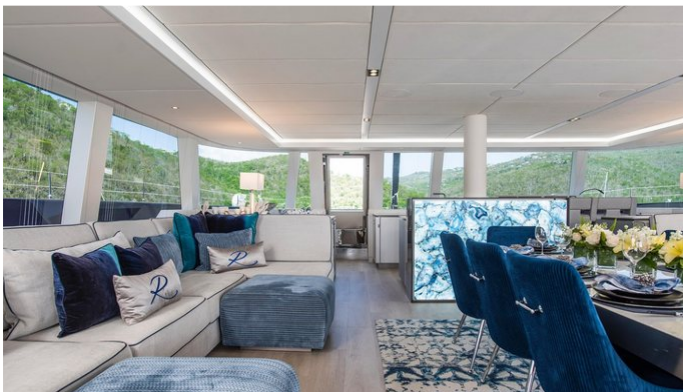

MORE PHOTOS, VIDEO OR INTERACTIVE DECK PLANS:

[CLICK HERE](#)