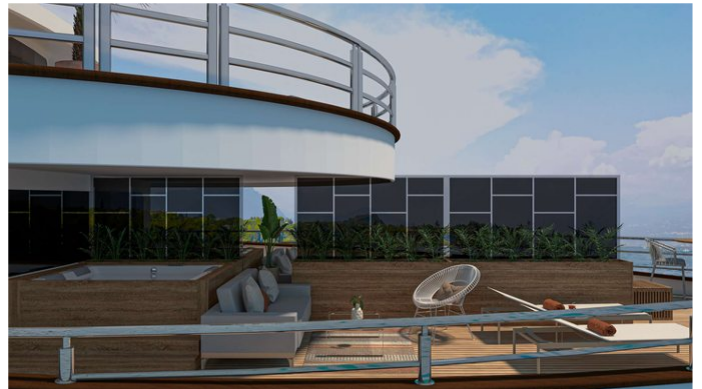

or SCAN QR CODE

MORE PHOTOS, VIDEO OR INTERACTIVE DECK PLANS:

 [CLICK HERE](#)

ARETHA YACHT CHARTER

Superyacht ARETHA was built in 2018 by Custom. She is a 45.24m / 148'5 motor yacht with exterior design by . Aretha offers accommodation for up to 30 guests in 15 cabins with additional room for her crew of 12. She features a variety of amenities to ensure comfortable charter vacations. She also carries an impressive collection of toys as listed below.

ARETHA AMENITIES & TOYS

Massage Room

Exterior Bar

Sun Deck

Wi-Fi

Swimming Platform

Sunpads

Deck Jacuzzi