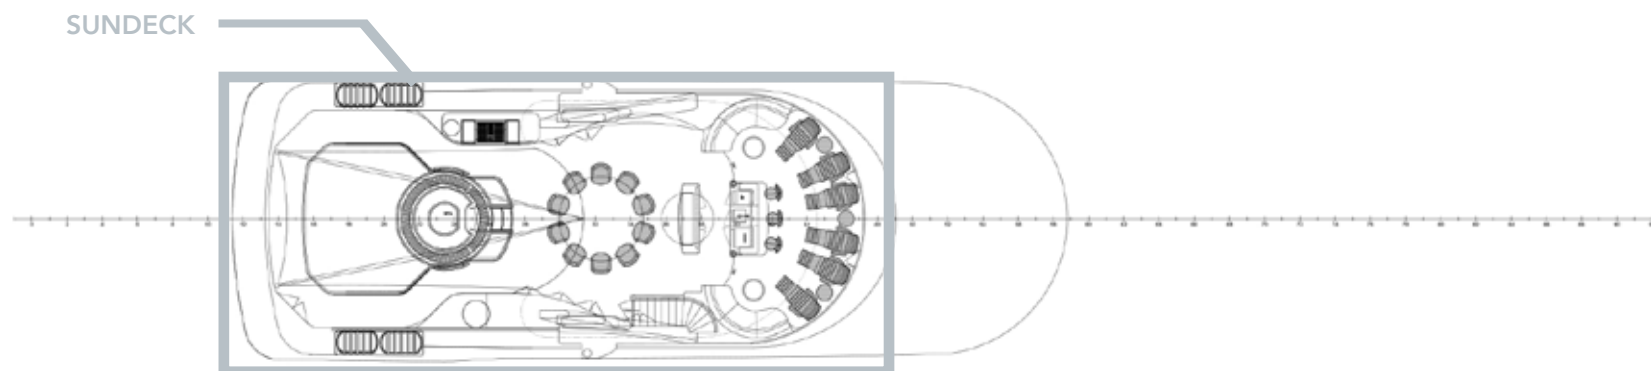

UPPER DECK

SUNDECK

YACHT FOR CHARTER | AMICA MEA | 152' (46.33m) | SUNDECK JACUZZI

YACHT FOR CHARTER | AMICA MEA | 152' (46.33m) |

YACHT FOR CHARTER | AMICA MEA | 152' (46.33m) |

YACHT FOR CHARTER | AMICA MEA | 152' (46.33m) |