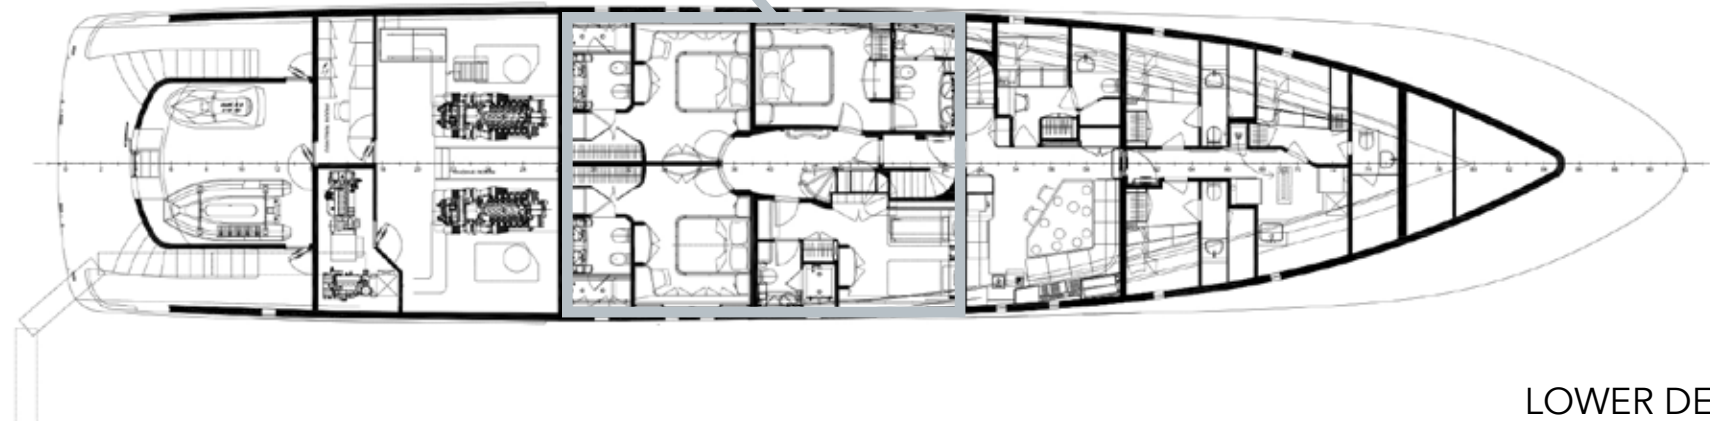

MAIN DECK

MAIN DECK

MAIN DECK

GUEST STATEROOMS & BATHROOMS

LOWER DECK

UPPER DECK SKY LOUNGE

UPPER DECK

UPPER DECK AFT

UPPER DECK

SUNDECK

YACHT FOR CHARTER | AMICA MEA | 152' (46.33m) | SUNDECK JACUZZI

YACHT FOR CHARTER | AMICA MEA | 152' (46.33m) |

YACHT FOR CHARTER | AMICA MEA | 152' (46.33m) |

YACHT FOR CHARTER | AMICA MEA | 152' (46.33m) |