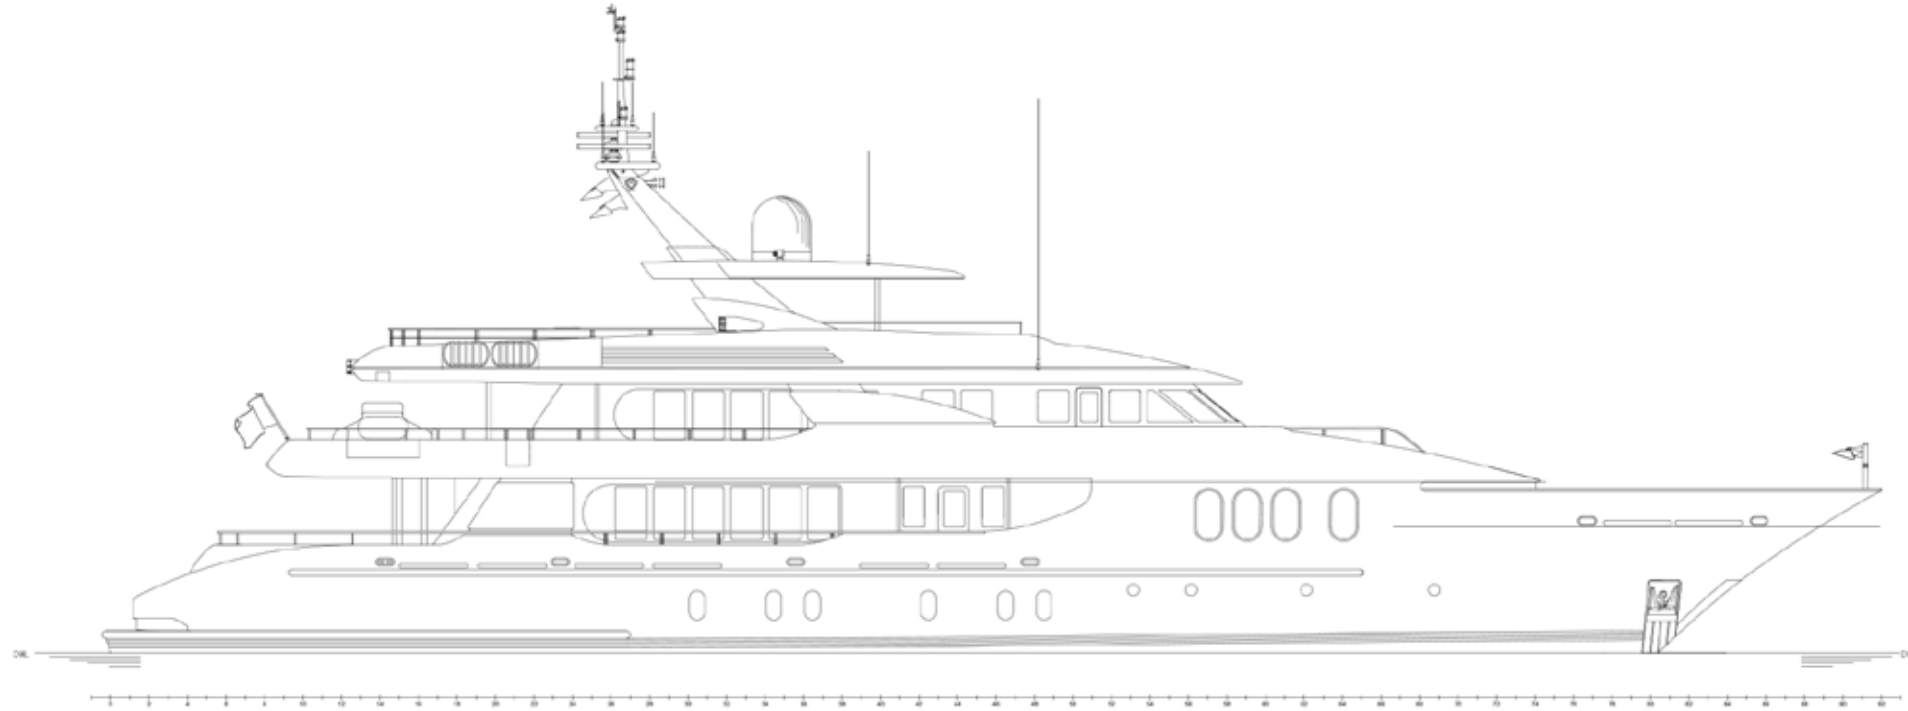

UPPER DECK

SUNDECK

YACHT FOR CHARTER | AMICA MEA | 152' (46.33m) | SUNDECK JACUZZI

YACHT FOR CHARTER | AMICA MEA | 152' (46.33m) |

YACHT FOR CHARTER | AMICA MEA | 152' (46.33m) |

YACHT FOR CHARTER | AMICA MEA | 152' (46.33m) |