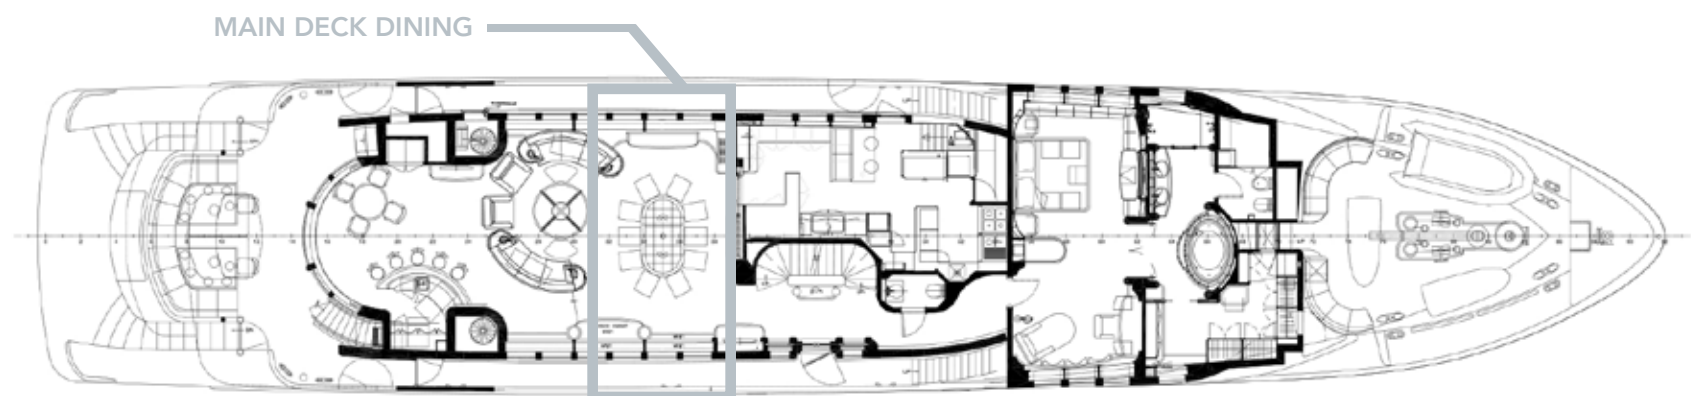

HULL MATERIAL

STEEL

SPEED

12 KNOTS / 14

FLAG

CAYMAN ISLANDS

YACHT FOR CHARTER | AMICA MEA | 152' (46.33m) |

MAIN DECK SALON

MAIN DECK

MAIN DECK

MAIN DECK

GUEST STATEROOMS & BATHROOMS

LOWER DECK

UPPER DECK SKY LOUNGE

UPPER DECK

UPPER DECK AFT

UPPER DECK

SUNDECK

YACHT FOR CHARTER | AMICA MEA | 152' (46.33m) | SUNDECK JACUZZI

YACHT FOR CHARTER | AMICA MEA | 152' (46.33m) |

YACHT FOR CHARTER | AMICA MEA | 152' (46.33m) |

YACHT FOR CHARTER | AMICA MEA | 152' (46.33m) |