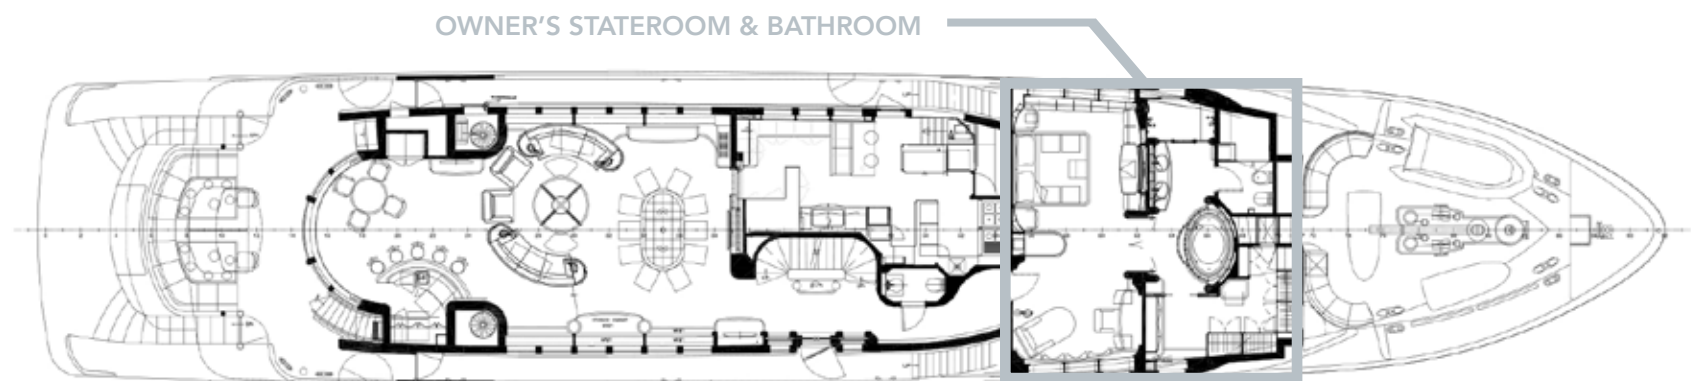

MAIN DECK

MAIN DECK

MAIN DECK

GUEST STATEROOMS & BATHROOMS

LOWER DECK

UPPER DECK SKY LOUNGE

UPPER DECK

UPPER DECK AFT

UPPER DECK

SUNDECK

YACHT FOR CHARTER | AMICA MEA | 152' (46.33m) | SUNDECK JACUZZI

YACHT FOR CHARTER | AMICA MEA | 152' (46.33m) |

YACHT FOR CHARTER | AMICA MEA | 152' (46.33m) |

YACHT FOR CHARTER | AMICA MEA | 152' (46.33m) |