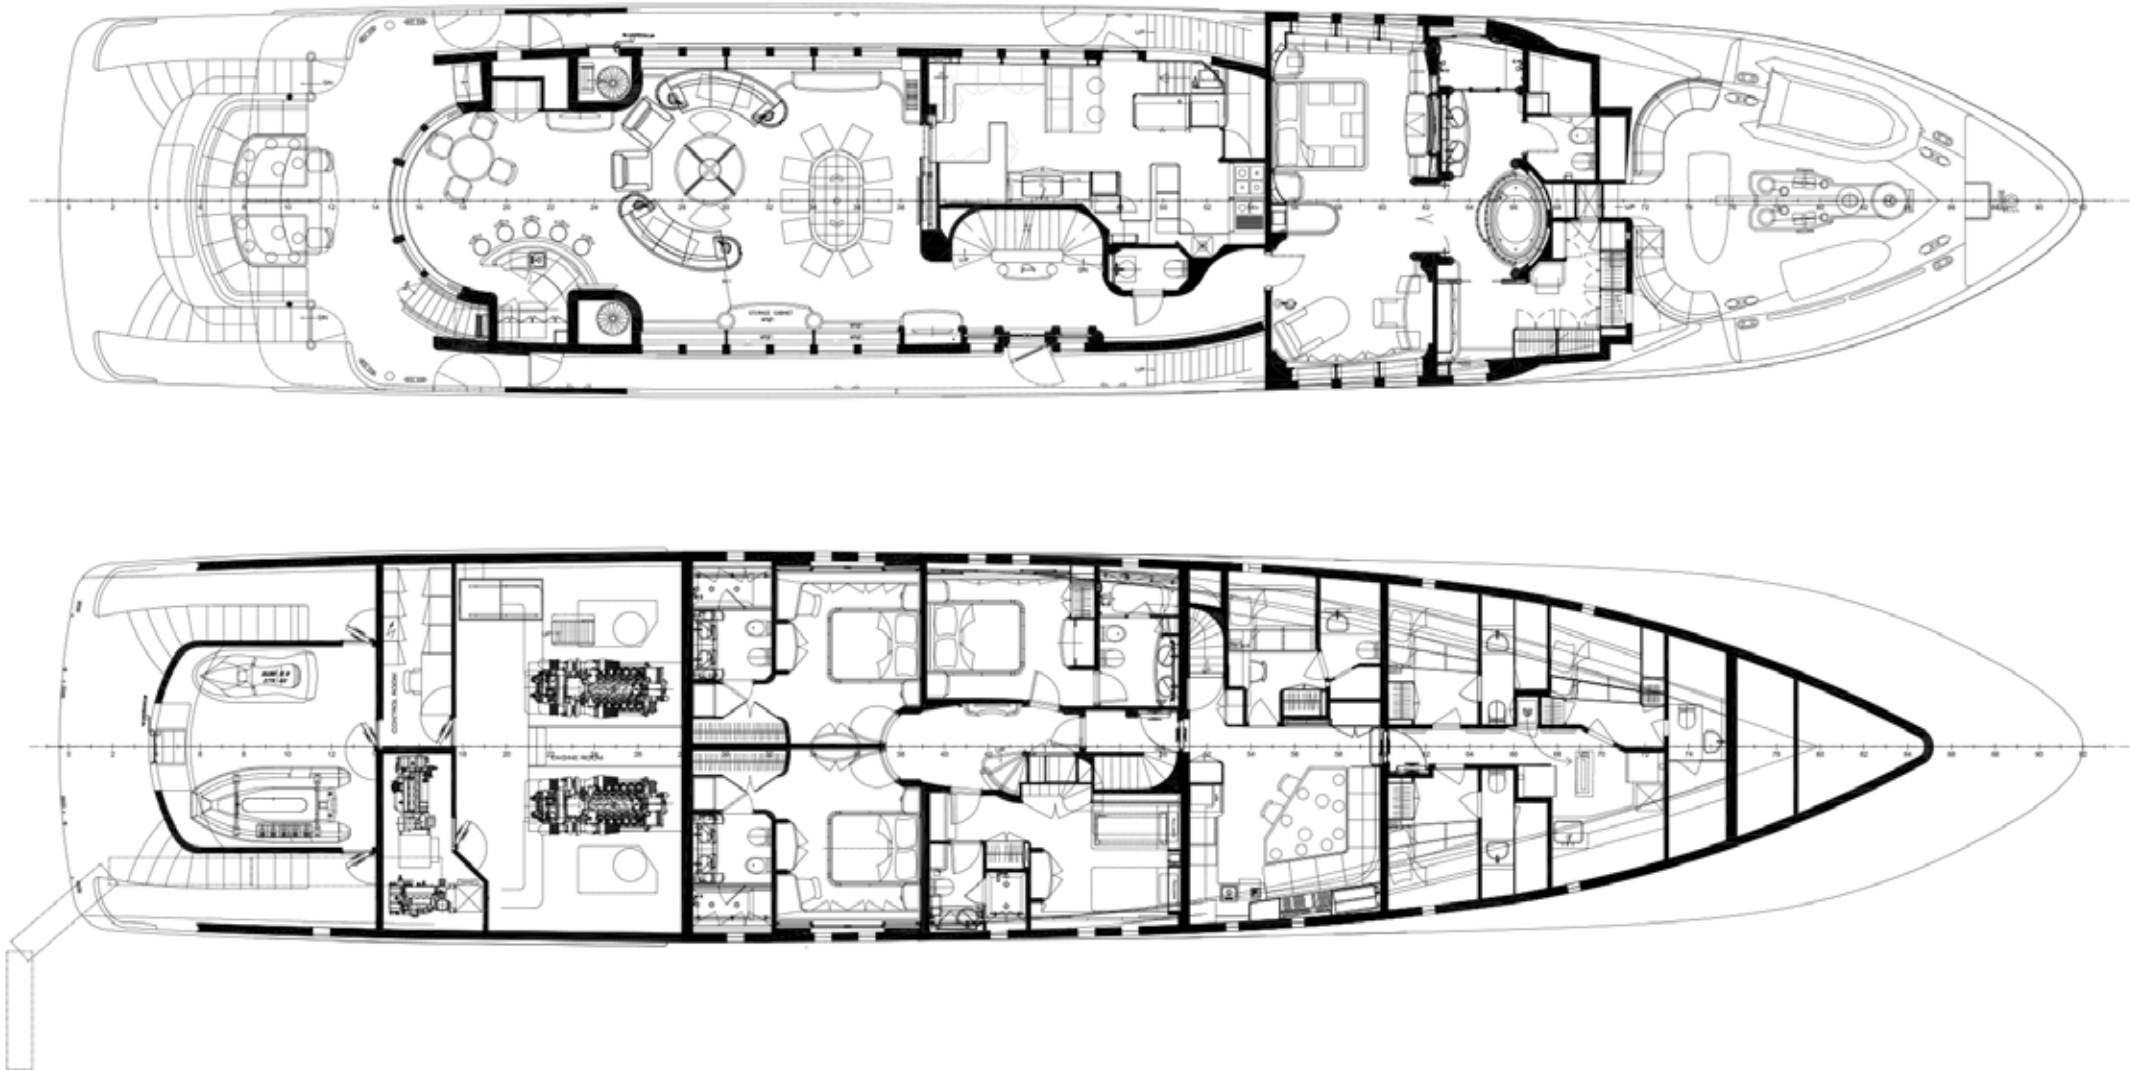

MAIN DECK

MAIN DECK

MAIN DECK

GUEST STATEROOMS & BATHROOMS

LOWER DECK

UPPER DECK SKY LOUNGE

UPPER DECK

UPPER DECK AFT

UPPER DECK

SUNDECK

YACHT FOR CHARTER | AMICA MEA | 152' (46.33m) | SUNDECK JACUZZI

YACHT FOR CHARTER | AMICA MEA | 152' (46.33m) |

YACHT FOR CHARTER | AMICA MEA | 152' (46.33m) |

YACHT FOR CHARTER | AMICA MEA | 152' (46.33m) |