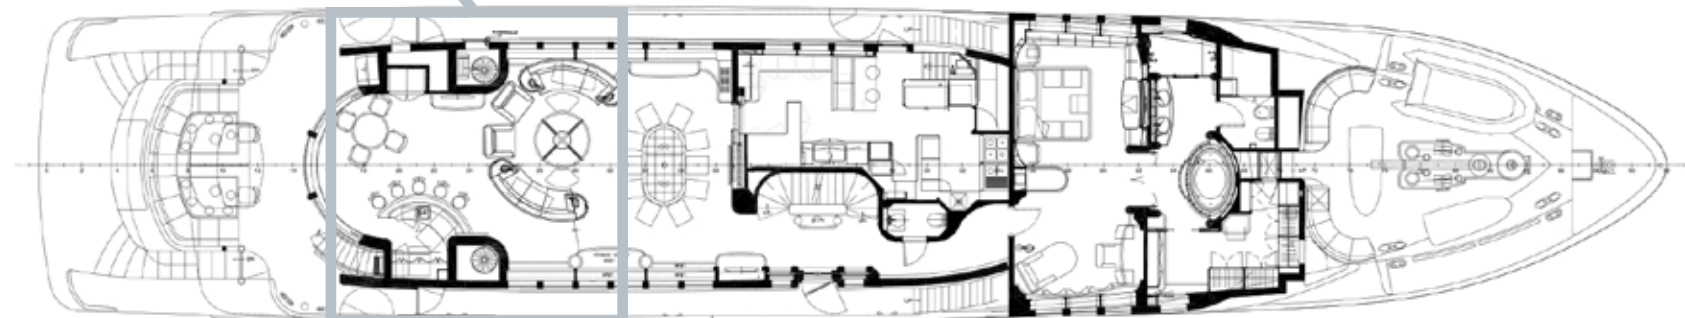

HULL MATERIAL

STEEL

SPEED

12 KNOTS / 14

FLAG

CAYMAN ISLANDS

YACHT FOR CHARTER | AMICA MEA | 152' (46.33m) |

MAIN DECK SALON

MAIN DECK

MAIN DECK

MAIN DECK

GUEST STATEROOMS & BATHROOMS

LOWER DECK

UPPER DECK SKY LOUNGE

UPPER DECK

UPPER DECK AFT

UPPER DECK

SUNDECK

YACHT FOR CHARTER | AMICA MEA | 152' (46.33m) | SUNDECK JACUZZI

YACHT FOR CHARTER | AMICA MEA | 152' (46.33m) |

YACHT FOR CHARTER | AMICA MEA | 152' (46.33m) |

YACHT FOR CHARTER | AMICA MEA | 152' (46.33m) |