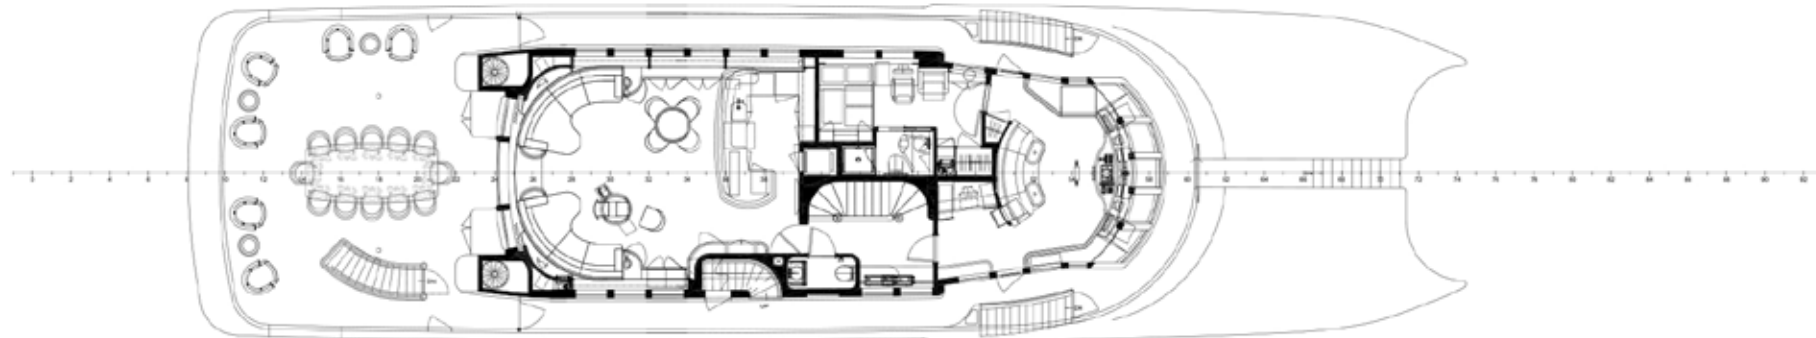

UPPER DECK

SUNDECK

YACHT FOR CHARTER | AMICA MEA | 152' (46.33m) | SUNDECK JACUZZI

YACHT FOR CHARTER | AMICA MEA | 152' (46.33m) |

YACHT FOR CHARTER | AMICA MEA | 152' (46.33m) |

YACHT FOR CHARTER | AMICA MEA | 152' (46.33m) |