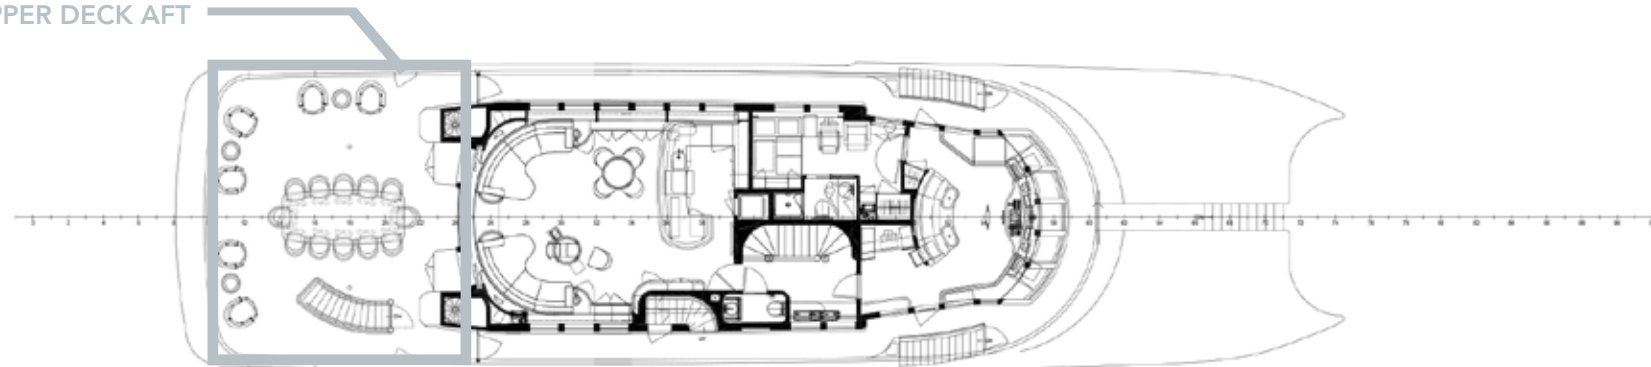

MAIN DECK

MAIN DECK

MAIN DECK

GUEST STATEROOMS & BATHROOMS

LOWER DECK

UPPER DECK SKY LOUNGE

UPPER DECK

UPPER DECK AFT

UPPER DECK

SUNDECK

YACHT FOR CHARTER | AMICA MEA | 152' (46.33m) | SUNDECK JACUZZI

YACHT FOR CHARTER | AMICA MEA | 152' (46.33m) |

YACHT FOR CHARTER | AMICA MEA | 152' (46.33m) |

YACHT FOR CHARTER | AMICA MEA | 152' (46.33m) |