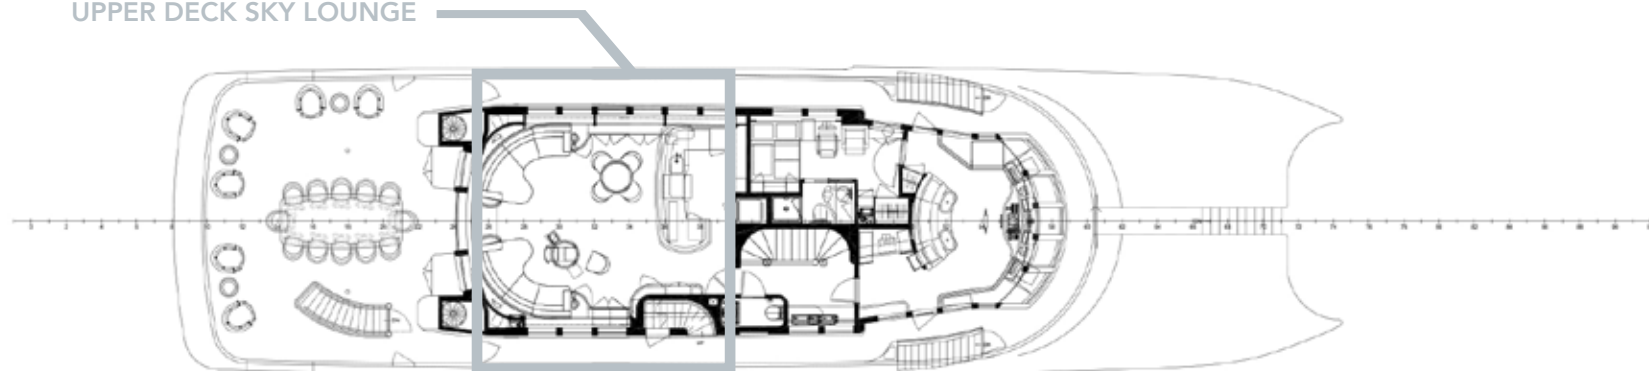

MAIN DECK

MAIN DECK

MAIN DECK

GUEST STATEROOMS & BATHROOMS

LOWER DECK

UPPER DECK SKY LOUNGE

UPPER DECK

UPPER DECK AFT

UPPER DECK

SUNDECK

YACHT FOR CHARTER | AMICA MEA | 152' (46.33m) | SUNDECK JACUZZI

YACHT FOR CHARTER | AMICA MEA | 152' (46.33m) |

YACHT FOR CHARTER | AMICA MEA | 152' (46.33m) |

YACHT FOR CHARTER | AMICA MEA | 152' (46.33m) |