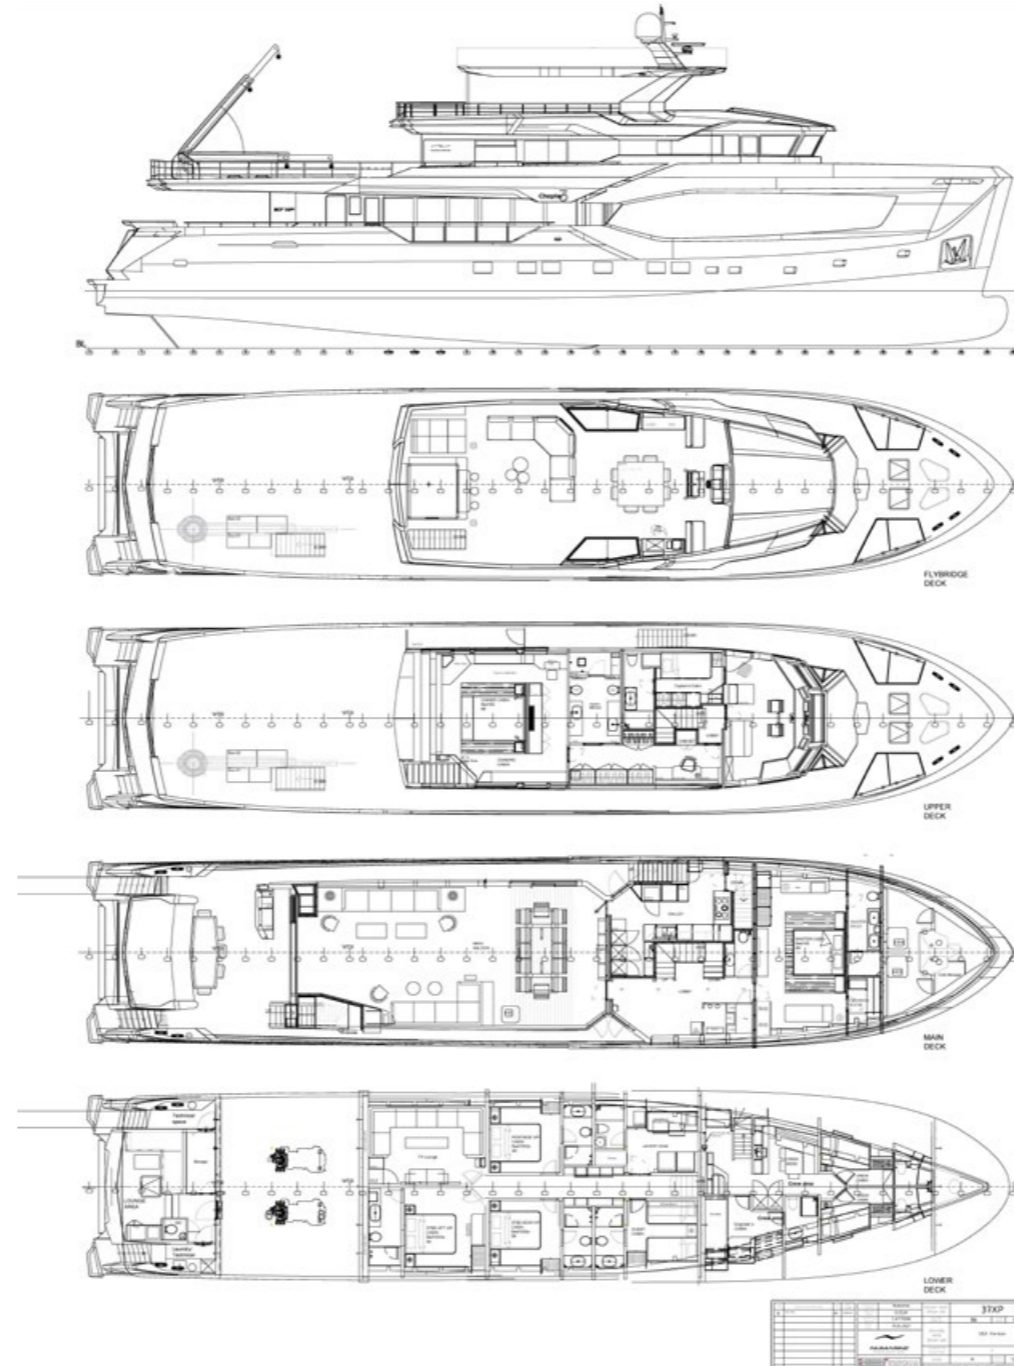

FOR CHARTER

AMORE

YACHT FOR CHARTER | AMORE | 37M/121'10" | GENERAL ARRANGEMENT

Yachts offered are subject to availability. The particulars are believed to be correct but are not guaranteed and may not be used for contractual purposes. Specification provided for information only.