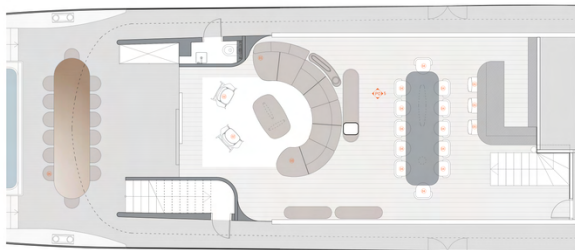

## ENTERTAINMENT

---

- Entertainment system, which can control A/C, curtains, lights, TV, and music in all cabins
- Satellite TV in saloon and all cabins; Netflix
- Sonus sound system
- Outdoor film projector on the sundeck

## KEY FEATURES

---

1. Brand new yacht (2023)
2. Seawater pool on the main deck aft
3. Extensive sundeck with jacuzzi, bar and open-air cinema
4. Water slide
5. Refined & luxurious interior design
6. 12 guests in 6 ensuite cabins

LOWER DECK

MAIN DECK

SUN DECK