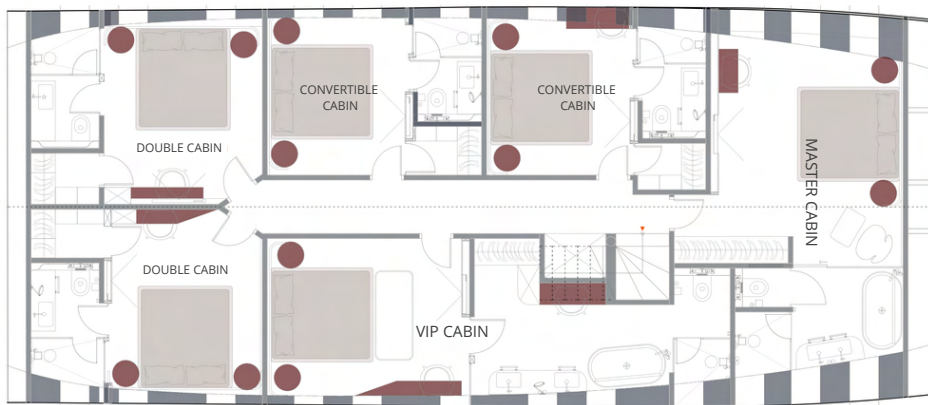

MAIN DECK

SUN DECK

LOWER DECK