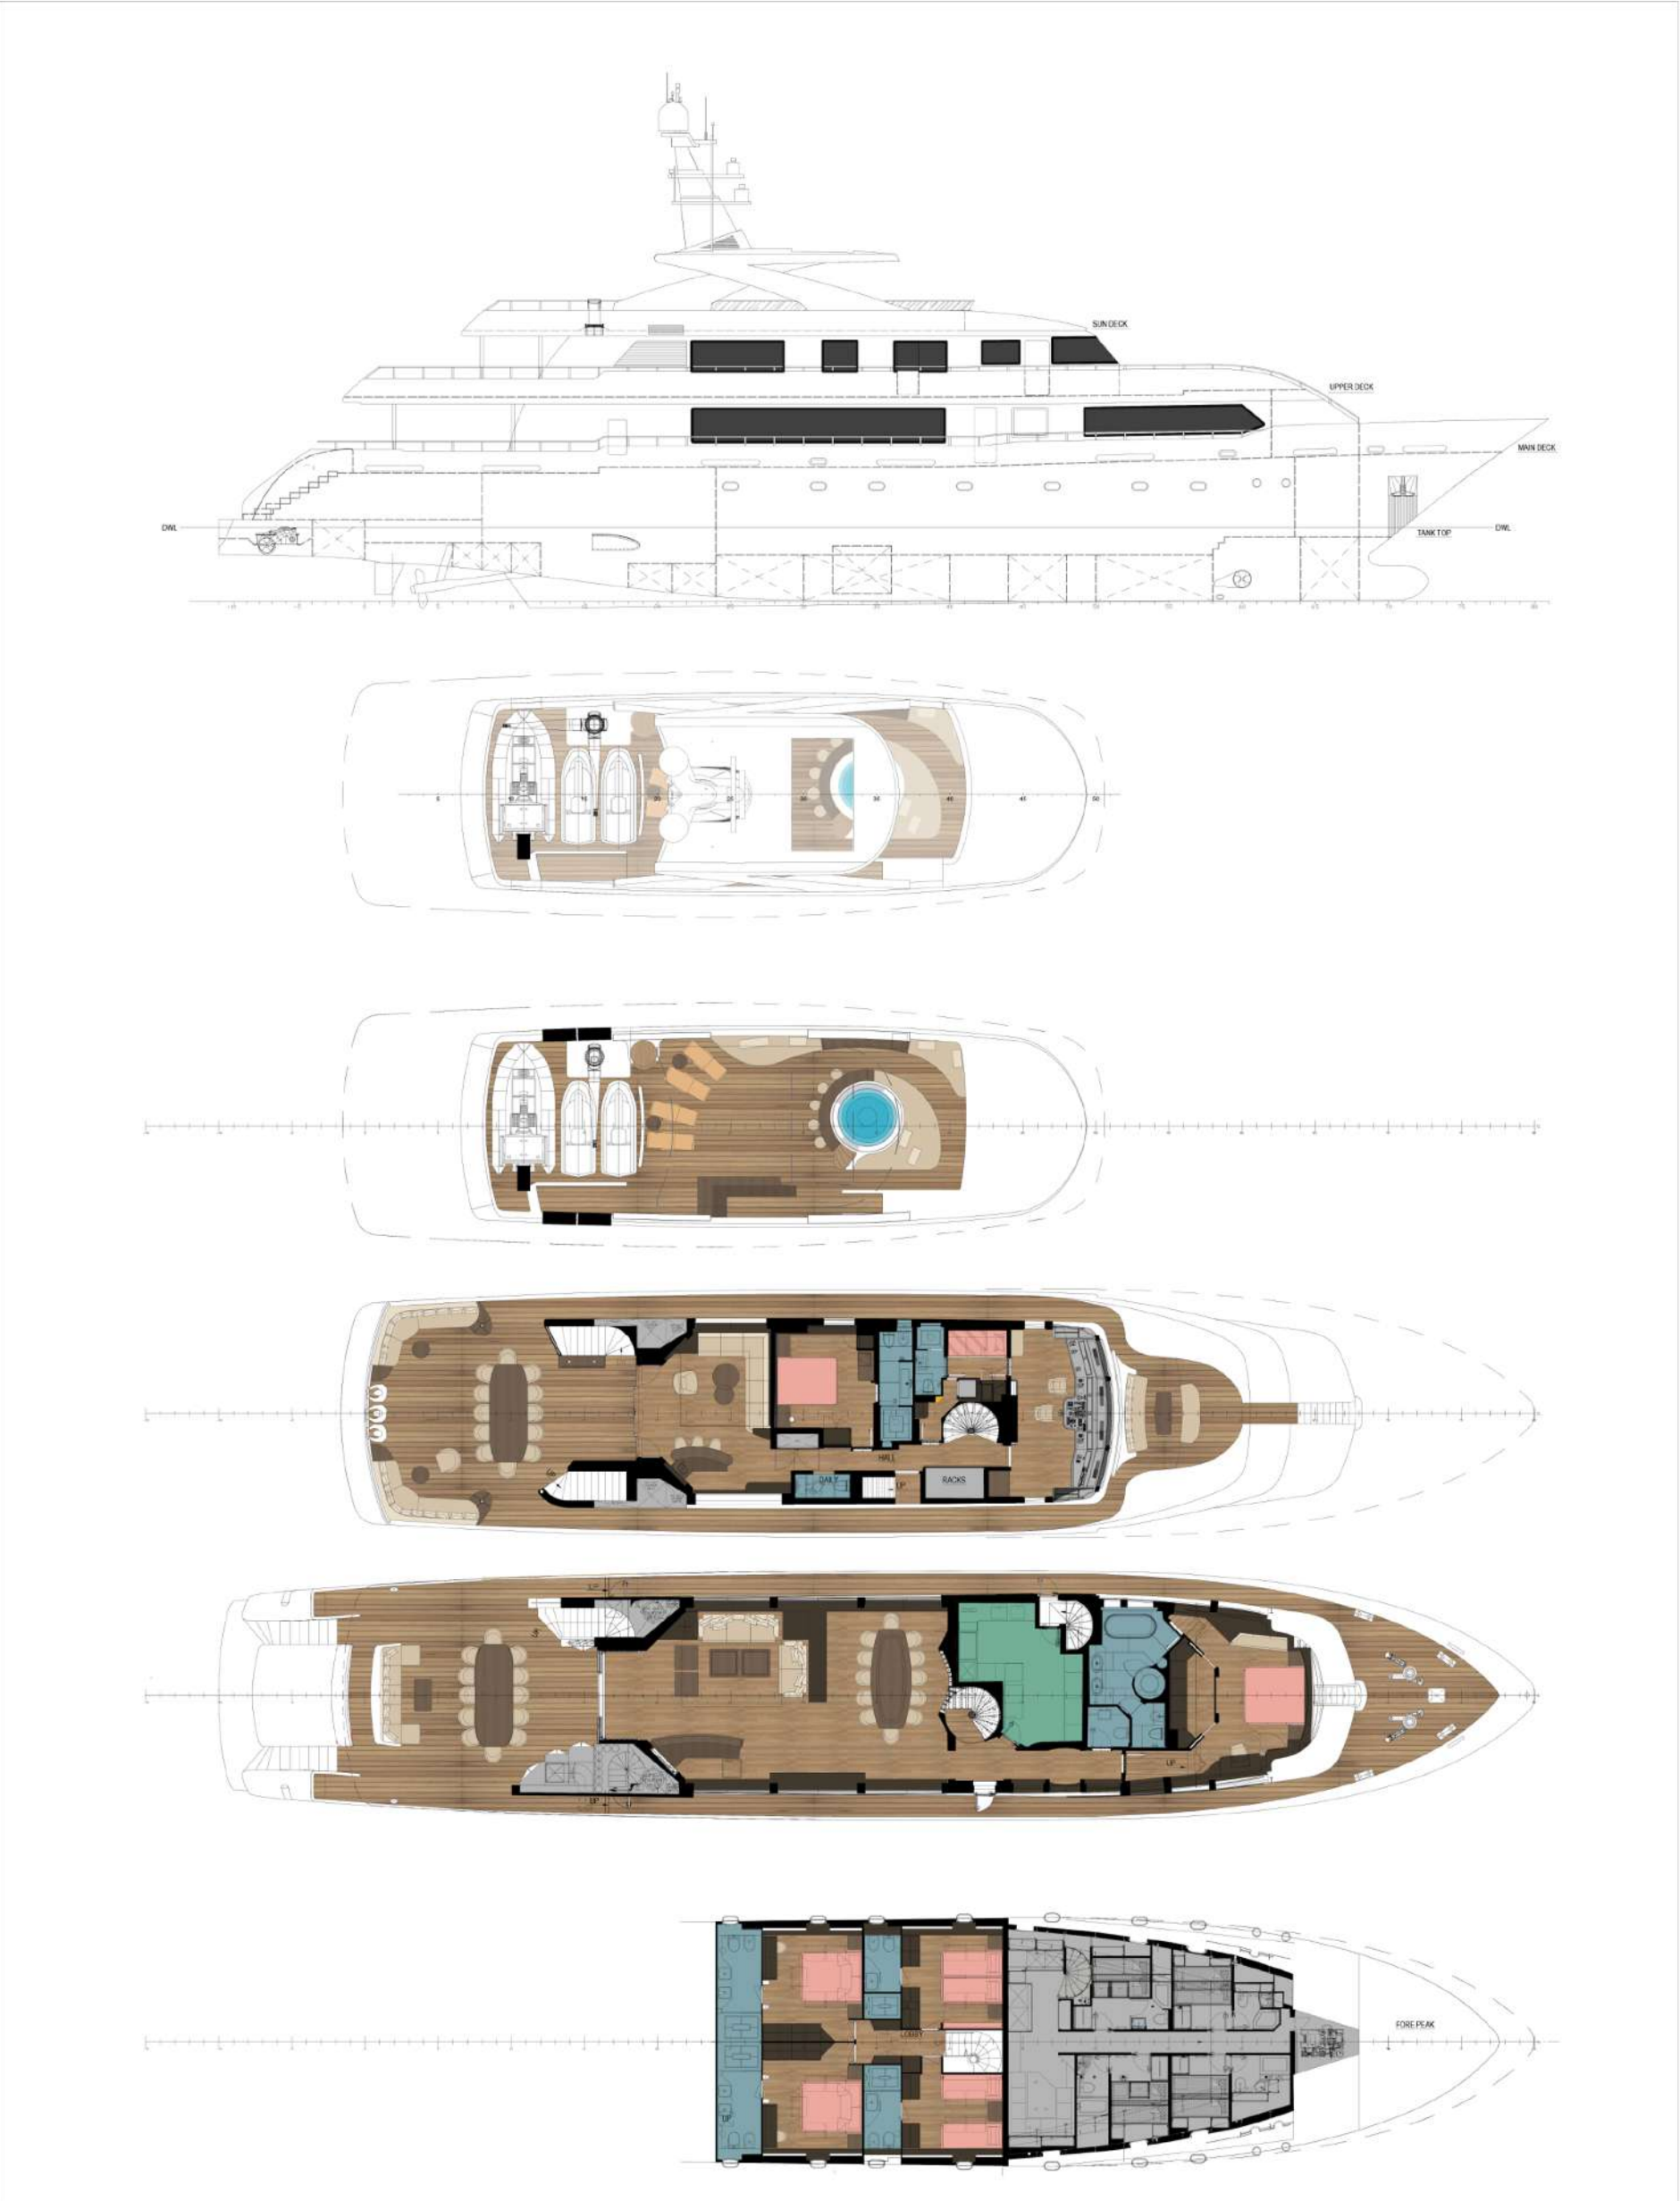

ANNOUKA

CHARTER YACHT

ANNOUKA

CHARTER YACHT

KEY FEATURES

- ▶ Stabilisers at anchor and underway
- ▶ Excess of natural light in the master cabin
- ▶ Multi-purpose beach platform
- ▶ Excellent and experienced crew of 4

TENDER & WATER TOYS

- ▶ Tender Novurania 4.20m with outboard Yamaha 50HP
- ▶ 2 Seabob F5SR & F5S
- ▶ 1 inflatable SUP
- ▶ 1 canoe/kayak
- ▶ 2 tubes
- ▶ 2 sets of water ski
- ▶ 1 monoski
- ▶ Snorkeling equipment
- ▶ 8.6m Scorpion rib with Yamaha 200hp engine can be rented as a chase boat at additional cost

SPECIFICATIONS

Accommodates	8 Guests in 4 Staterooms
Arrangements	2 Double, 2 Twin, 1 Convertible
Length	83' (25.30m)
Beam	20'8" (6.30m)
Draft	6'3" (1.9m)
Year / Rebuilt	2007/2021
Builder	Ferretti
Engines	2 x MTU 16V 2000 M91
Cruising Speed	24 knots
Fuel Consumption	530 Litres/Hr