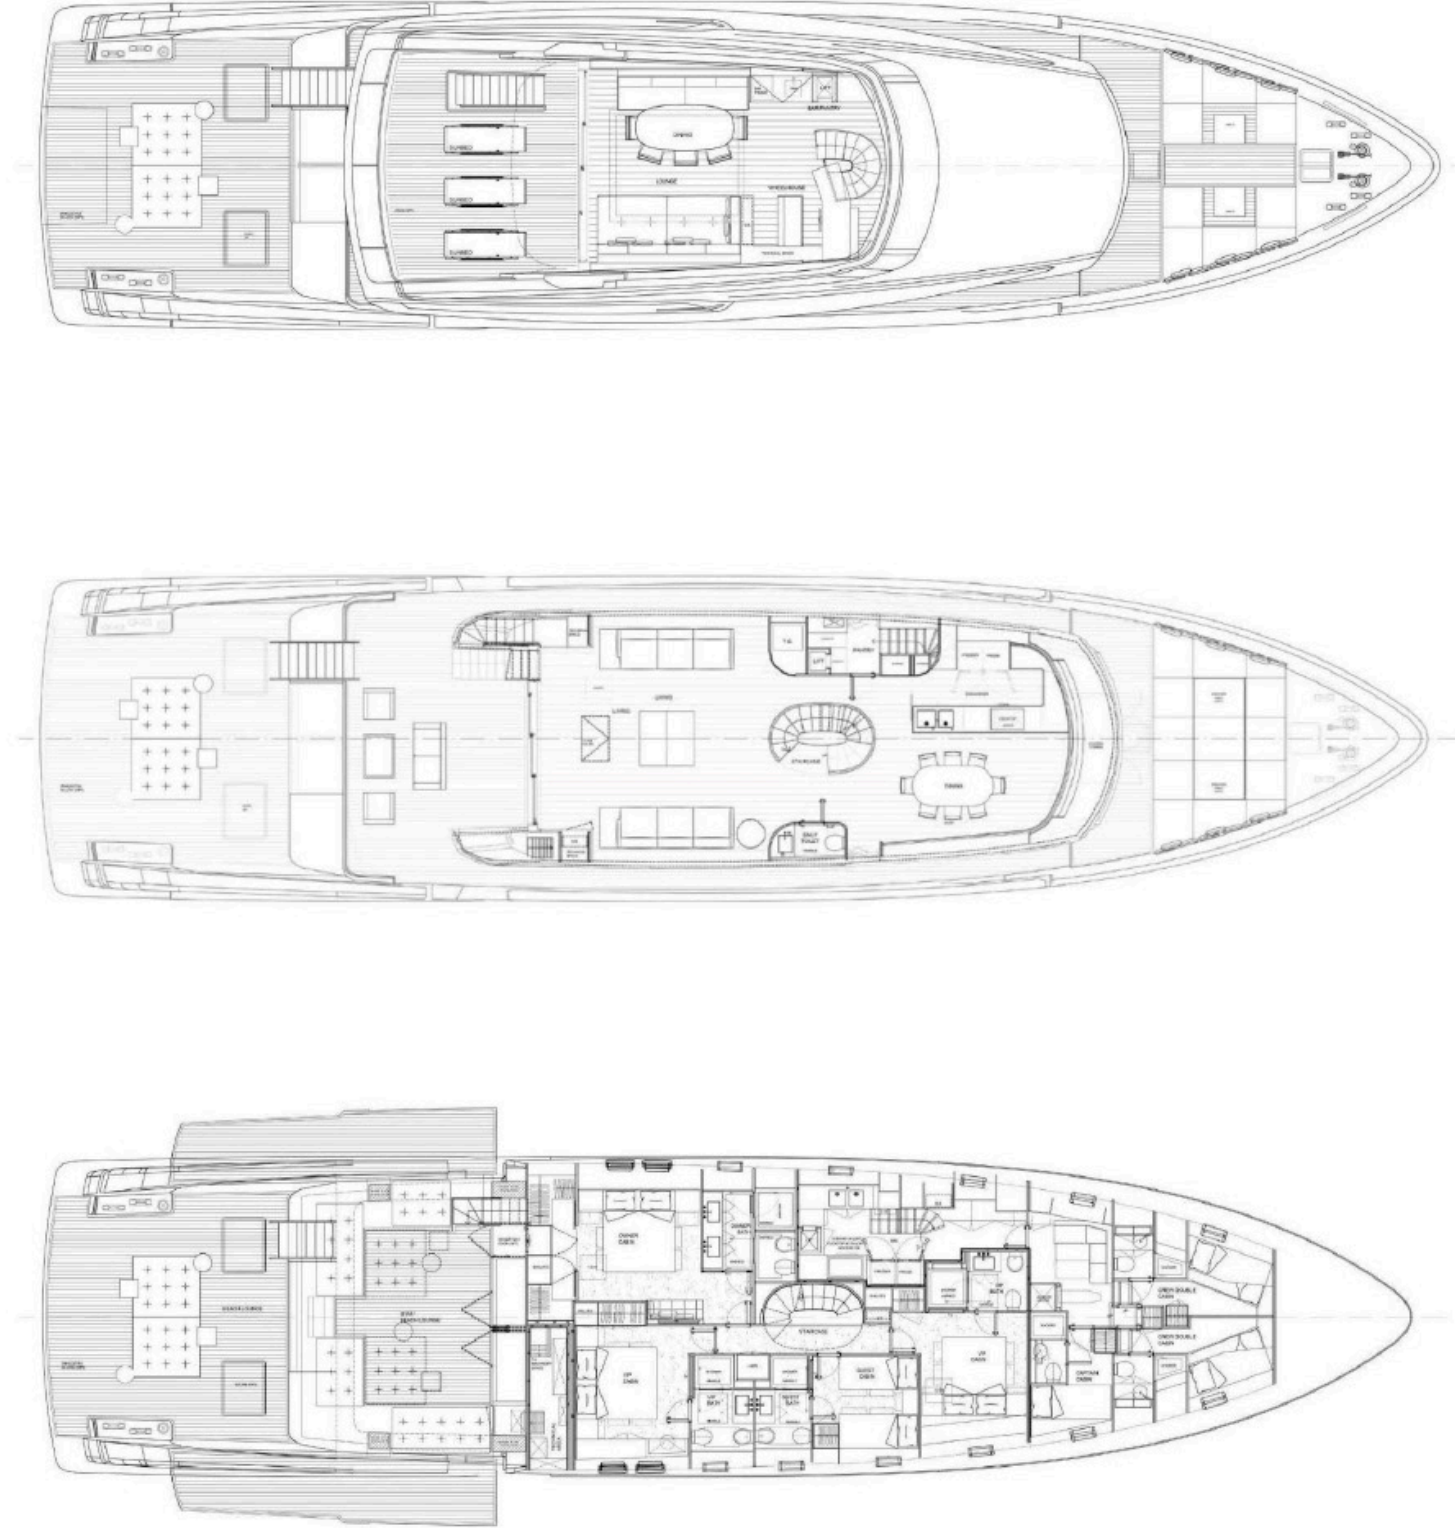

9

No. of guest cabins

4

Key features

- **New to the charter market, delivered in 2021**
 - **Clean, contemporary interior with neutral tones and pops of color providing effortless elegance**
 - **Comfortable Master cabin opens directly to the beach club gym**
 - **Fabulous beach club with fold down port and starboard side balconies**
 - **Zero speed stabilisers to reduce any rolling motion while at anchor**
-

Guest en suite

Sun deck helm station

Sun deck dining

Sun deck dining view fwd

Foredeck

Sun deck

Exterior decks

Beach club

Beach club

Beach club

Yoga on the water

Beach club gym

Beach club gym

Deck plans

Specification

Length
34.1m (111.8ft)

Crew
5

Maximum speed
20

Cruising speed
10

Engines
4 x Volvo Pento

Watersports

***NEW* 6.3m (20.8ft) 2022 Williams 625 Dieseljet tender, Yamaha Gp 1800 Jet Ski, 3 x SeaBobs, Snorkelling gear, Beach party set up**