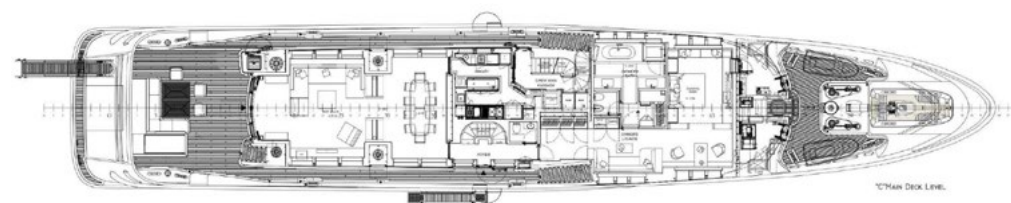

ISA
LIBERTY

LOA
50.0m

YEAR
2011 (refit in 2022)

LIBERTY - ISA

LOA	50.0m
Year	2011 (refit in 2022)
Builder	ISA Yachts
Draft	2.55m
Beam	9.0m
Guests	12
Accommodation	6 cabins: - Full-beam master cabin - VIP cabin - 2 double guest cabins - 2 twin cabins
Gross Tonnage	495
Cruising Speed	12 knots