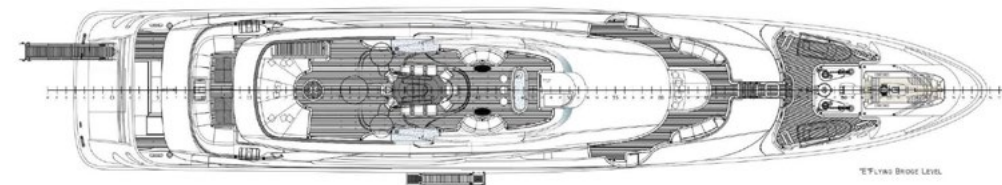

ISA
LIBERTY

LOA
50.0m

YEAR
2011 (refit in 2022)

LIBERTY - ISA

LOA	50.0m
Year	2011 (refit in 2022)
Builder	ISA Yachts
Draft	2.55m
Beam	9.0m
Guests	12
Accommodation	6 cabins: - Full-beam master cabin - VIP cabin - 2 double guest cabins - 2 twin cabins
Gross Tonnage	495
Cruising Speed	12 knots