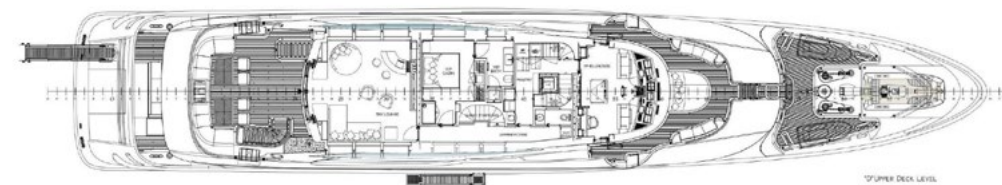

ISA
LIBERTY

LOA
50.0m

YEAR
2011 (refit in 2022)

LIBERTY - ISA

LOA	50.0m
Year	2011 (refit in 2022)
Builder	ISA Yachts
Draft	2.55m
Beam	9.0m
Guests	12
Accommodation	6 cabins: - Full-beam master cabin - VIP cabin - 2 double guest cabins - 2 twin cabins
Gross Tonnage	495
Cruising Speed	12 knots